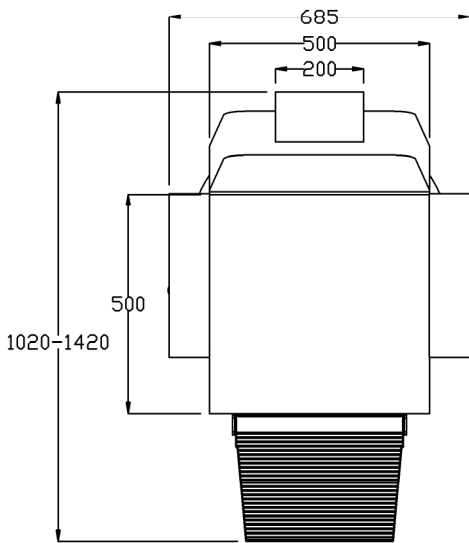

Product Codes:

- 04327- Britannia Barber Chair (black)
- 04328 - Britannia Barber Chair (colour)

Standard Equipment:

- Chrome plated circular base & footrest
- Adjustable headrest
- Fully reclining
- Feature stitching

Features:

- Chrome circular base as standard
- Feature stitching

Fabric Finish Options:

A = Fabric
B = Fabric (piping)

Chair Options:
03955 Embroidery
(embroidery to the leg rest / rear of backrest only)

Optional extras must be clearly detailed at time of order.