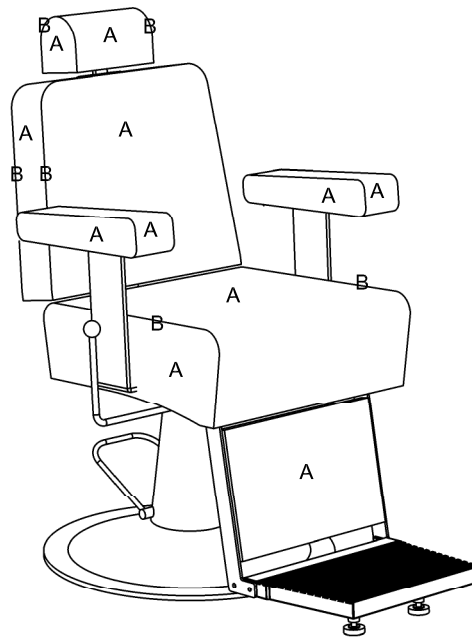

Product Codes:

- 04327- Britannia Barber Chair (black)
- 04328 - Britannia Barber Chair (colour)

Standard Equipment:

- Chrome plated circular base & footrest
- Adjustable headrest
- Fully reclining
- Feature stitching

Optional Equipment:

- Logo embroidery

Main Construction:

- Chrome base, black steel frame, wooden internal seat boards with foam interior

Finish:

- Any fabric from the REM range. All REM fabrics are fire retardant to Crib 5.

Features:

- Chrome circular base as standard
- Feature stitching

Fabric Finish Options:

A = Fabric
B = Fabric (piping)

Chair Options:
03955 Embroidery
(embroidery to the leg rest / rear of backrest only)

Optional extras must be clearly detailed at time of order.