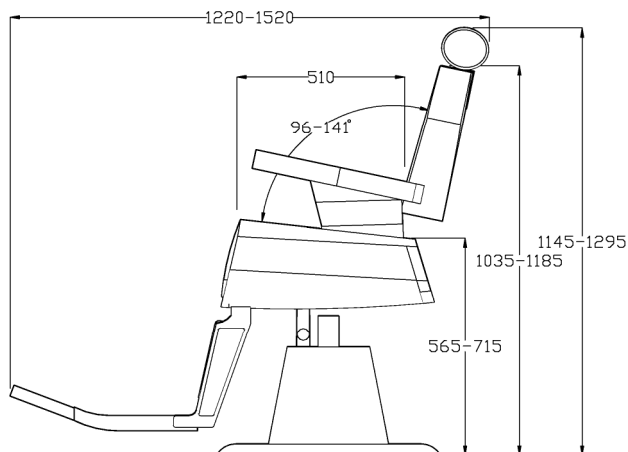

*NOTE: sizes may vary slightly from shown