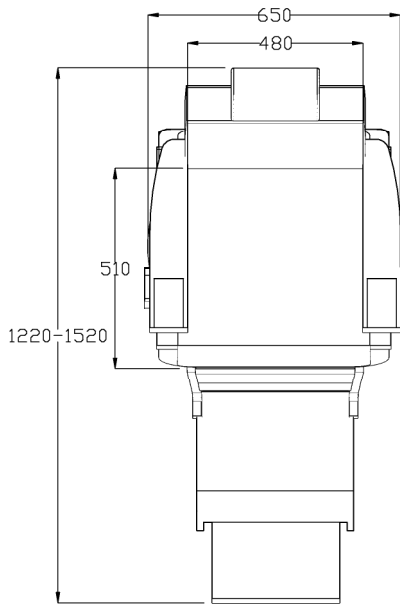

**Features:**

- Unique retro look
- Chrome circular base as standard
- Choice of REM upholstery colours
- Towel rail and strop hook

A = Fabric  
B = Fabric (piping)

**Chair Options:**  
03955 Embroidery  
(embroidery to the leg rest or back rest only)