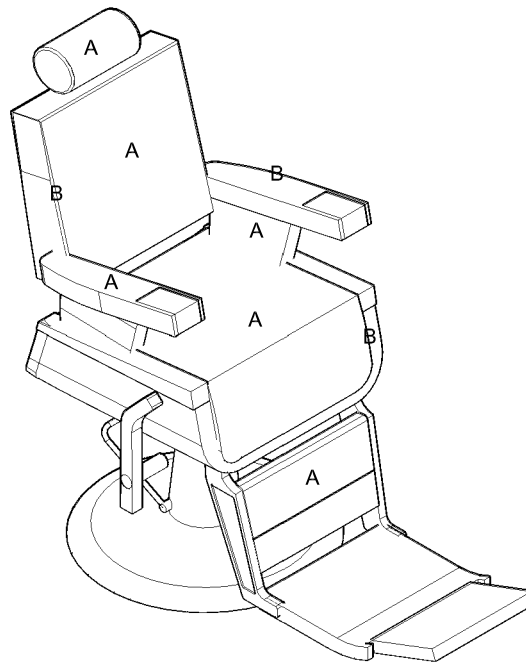

**Product Codes:**

- 04301 - Emperor Classic Barber Chair (black)
- 04307 - Emperor Select Barber Chair (colour)

**Standard Equipment:**

- Chrome plated circular base, footrest
- Adjustable headrest
- Reversible footrest
- Fully reclining

**Optional Equipment:**

- Logo embroidery (Emperor select barber chair only)

**Main Construction:**

- Chrome steel outer frame, wood seat boards with foam interior

**Finish:**

- Any fabric from the REM range. All REM fabrics are fire retardant to Crib 5.

**Features:**

- Unique retro look
- Chrome circular base as standard
- Choice of REM upholstery colours
- Towel rail and strop hook

A = Fabric  
B = Fabric (piping)

**Chair Options:**  
03955 Embroidery  
(embroidery to the leg rest or back rest only)