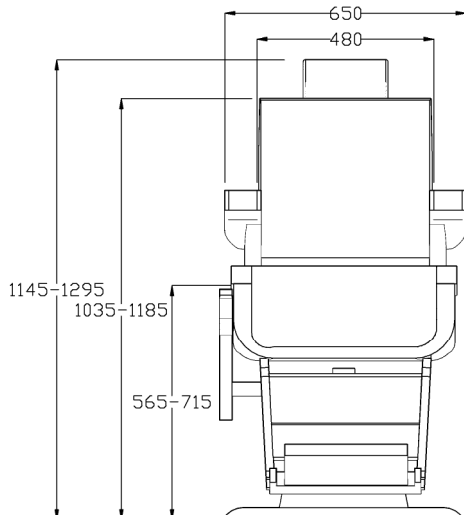

*NOTE: sizes may vary slightly from shown