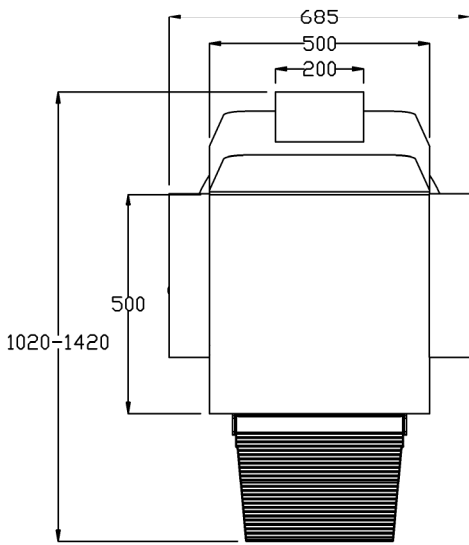

Product Codes:

- 04325 - Kingsman Barber Chair (black)
- 04326 - Kingsman Barber Chair (colour)

Standard Equipment:

- Chrome plated circular base & footrest
- Adjustable headrest
- Fully reclining
- Feature stitching

Features:

- Chrome circular base as standard
- Feature stitching

Fabric Finish Options:

A = Fabric
B = Fabric (piping)

Chair Options:
03955 Embroidery
(embroidery to the leg rest / rear of backrest only)

Optional extras must be clearly detailed at time of order.