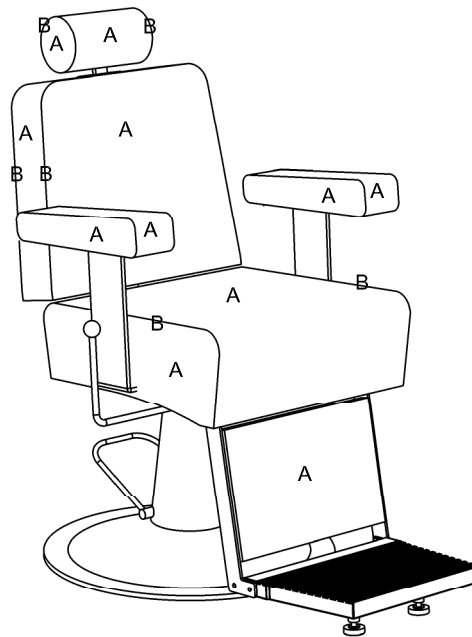

Product Codes:

- 04325 - Kingsman Barber Chair (black)
- 04326 - Kingsman Barber Chair (colour)

Standard Equipment:

- Chrome plated circular base & footrest
- Adjustable headrest
- Fully reclining
- Feature stitching

Optional Equipment:

- Logo embroidery

Main Construction:

- Chrome base, black steel frame, wooden internal seat boards with foam interior

Finish:

- Any fabric from the REM range. All REM fabrics are fire retardant to Crib 5.

Features:

- Chrome circular base as standard
- Feature stitching

Fabric Finish Options:

A = Fabric
B = Fabric (piping)

Chair Options:
03955 Embroidery
(embroidery to the leg rest / rear of backrest only)

Optional extras must be clearly detailed at time of order.