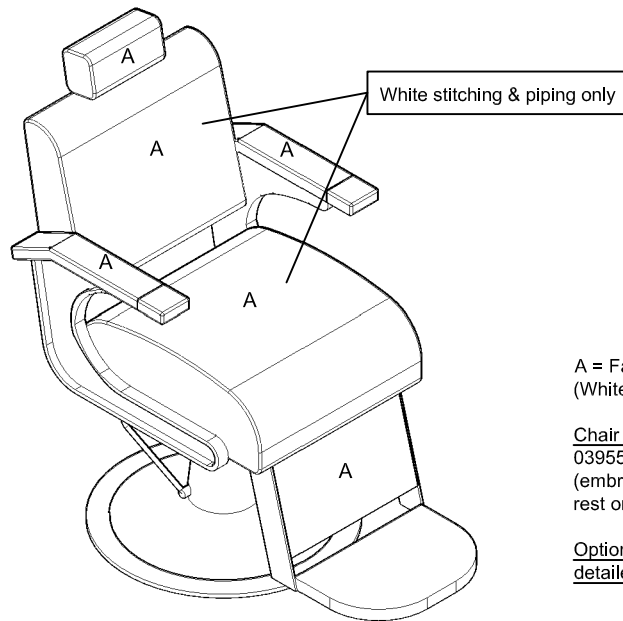

Product Codes:

- 04310 - Voyager Barber Chair (black)
- 04311 - Voyager Barber Chair (colour)

Standard Equipment:

- Chrome plated circular base, footrest
- Adjustable headrest
- Fully reclining

Optional Equipment:

- Logo embroidery (04311 colour model only)

Main Construction:

- Chrome & black steel outer frame, wood seat boards with foam interior

Finish:

- 04310 - Finished in black only
- 04311 - Any fabric from the REM range. All REM fabrics are fire retardant to Crib 5.
- White stitching & piping

Features:

- Chrome circular base as standard
- White stitching & piping

Fabric Finish Options:

A = Fabric
(White stitching & piping only)

Chair Options:
03955 Embroidery
(embroidery to the leg rest or back rest only)