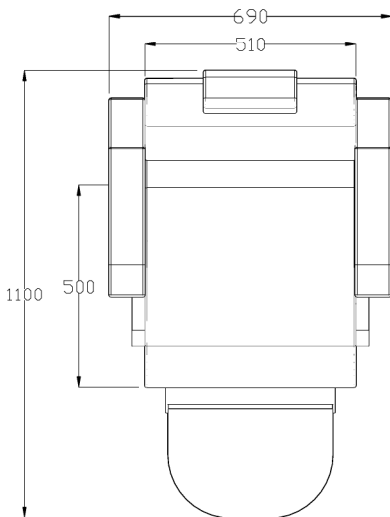

Features:

- Chrome circular base as standard
- White stitching & piping

Fabric Finish Options:

A = Fabric
(White stitching & piping only)

Chair Options:
03955 Embroidery
(embroidery to the leg rest or back rest only)