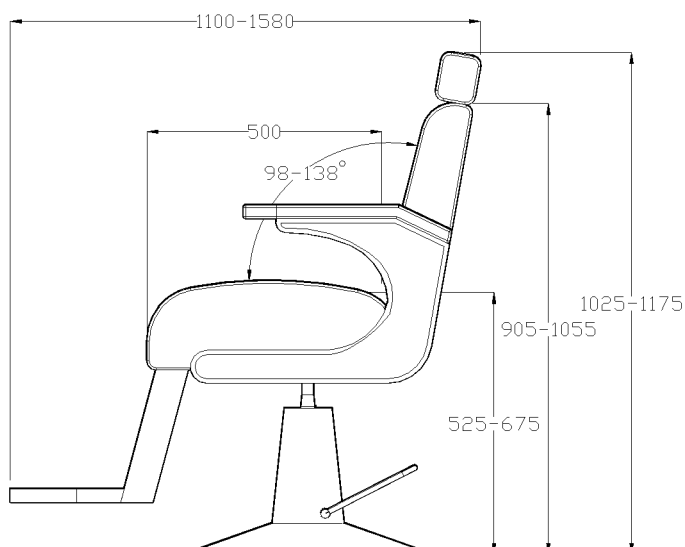

Product Codes:

- 04312 - Voyager GT Barber Chair (colour)

Standard Equipment:

- Chrome plated circular base, footrest
- Adjustable headrest
- Fully reclining
- Feature stitching

Optional Equipment:

- Logo embroidery

Main Construction:

- Chrome & black steel outer frame, wood seat boards with foam interior

Finish:

- Any fabric from the REM range. All REM fabrics are fire retardant to Crib 5.

Features:

- Chrome circular base as standard
- Feature stitching

A = Fabric
B = Fabric (piping)

Chair Options:
03955 Embroidery
(embroidery to the leg rest only)

Optional extras must be clearly detailed at time of order.

*NOTE: sizes may vary slightly from shown