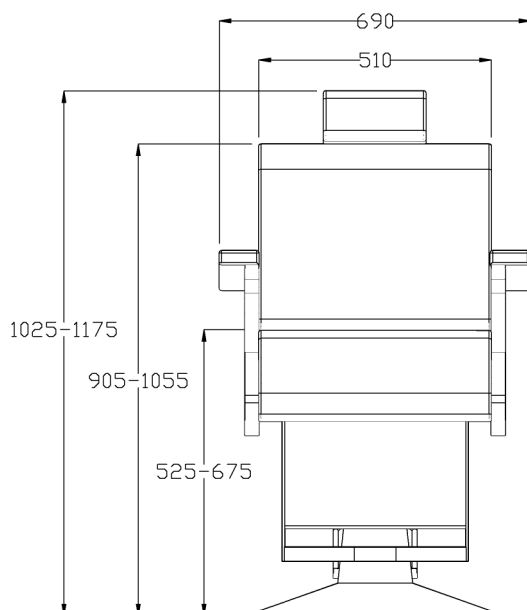

A = Fabric
B = Fabric (piping)

Chair Options:
03955 Embroidery
(embroidery to the leg rest only)

Optional extras must be clearly detailed at time of order.

*NOTE: sizes may vary slightly from shown