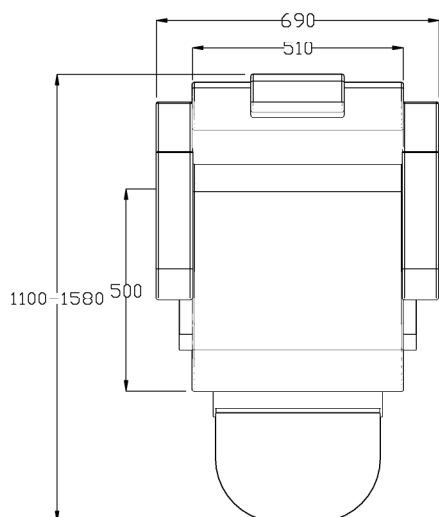

A = Fabric
B = Fabric (piping)

Chair Options:
03955 Embroidery
(embroidery to the leg rest only)

Optional extras must be clearly detailed at time of order.

*NOTE: sizes may vary slightly from shown