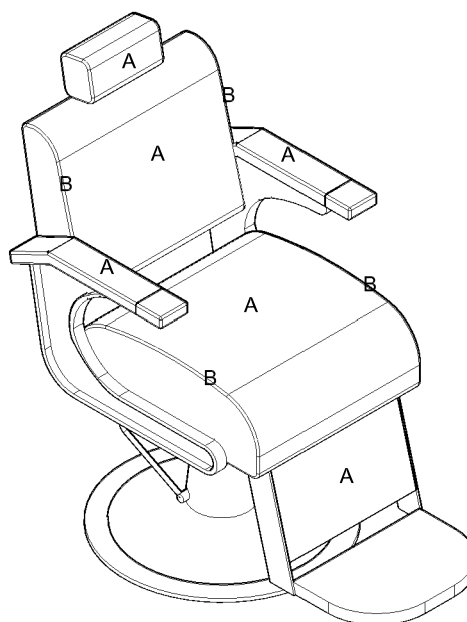

Product Codes:

- 04312 - Voyager GT Barber Chair (colour)

Standard Equipment:

- Chrome plated circular base, footrest
- Adjustable headrest
- Fully reclining
- Feature stitching

Optional Equipment:

- Logo embroidery

Main Construction:

- Chrome & black steel outer frame, wood seat boards with foam interior

Finish:

- Any fabric from the REM range. All REM fabrics are fire retardant to Crib 5.

Features:

- Chrome circular base as standard
- Feature stitching

A = Fabric
B = Fabric (piping)

Chair Options:
03955 Embroidery
(embroidery to the leg rest only)

Optional extras must be clearly detailed at time of order.

*NOTE: sizes may vary slightly from shown