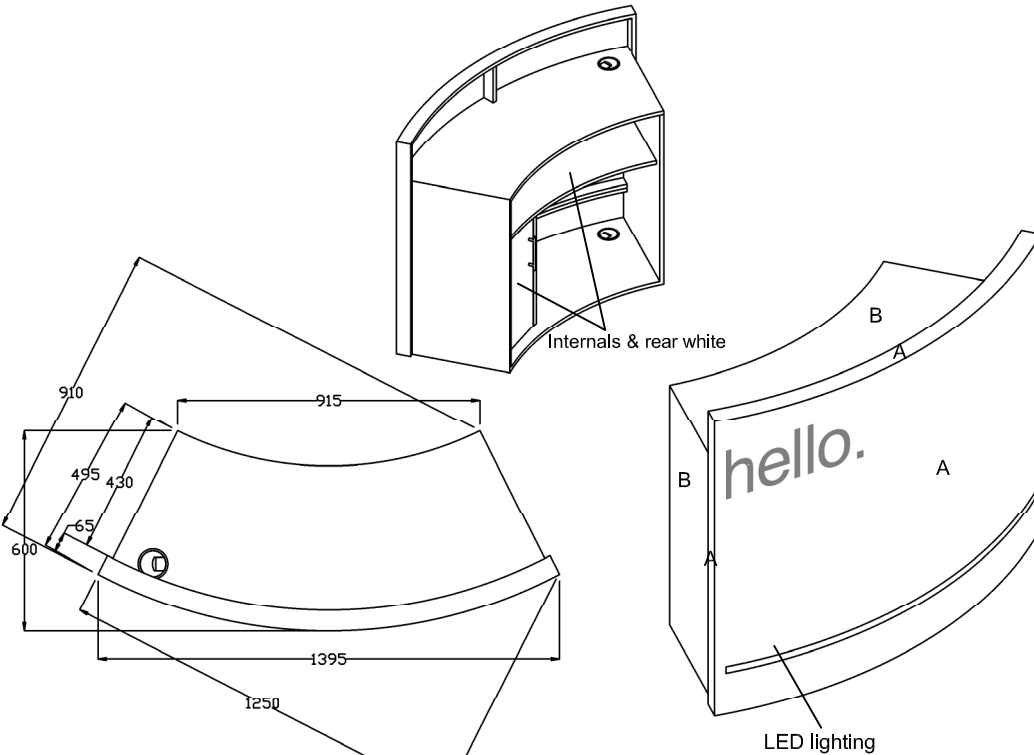

Laminate Finish Options:

A = Laminate
B = Laminate

Choice of REM laminates

'hello.' logo will be White / Grey (laminare dependant)

**NOTE: power cable exits to cupboard side only

Desk Options:

1. Select 1 only:
   05870 - Lockable Cash Drawer
   or
   05874 - Keyboard Slide
   05608 - Lock to any door

Optional extras must be clearly detailed at time of order.