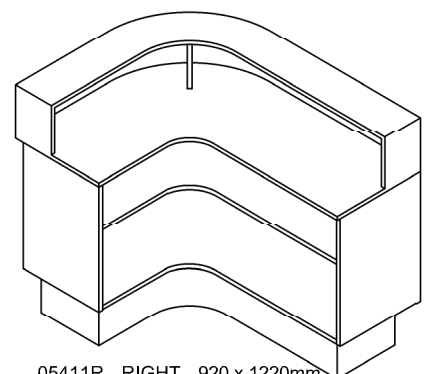

**Finish:**

- Any laminate from the REM swatch range

**Features:**

- Open storage
- Choice of REM colours

**Laminate Finish Options:**

A = Laminate  
B = Laminate  
C = Laminate

Choice of REM laminates

05410 - 920x920mm  
05411L left - 1220x920mm  
05411R right - 920x1220mm

\*\*Please state size required for left & right sides

Desk Options:

Select 1 only:  
05870 - Lockable Cash Drawer  
or  
05874 - Keyboard Slide (not available on 05410 920x920mm desk option)

05868 - Till cutout LHS 575mm  
05869 - Till cutout RHS 575mm

Optional extras must be clearly detailed at time of order.

05410 - 920 x 920mm

05411L - LEFT - 1220 x 920mm

05411R - RIGHT - 920 x 1220mm