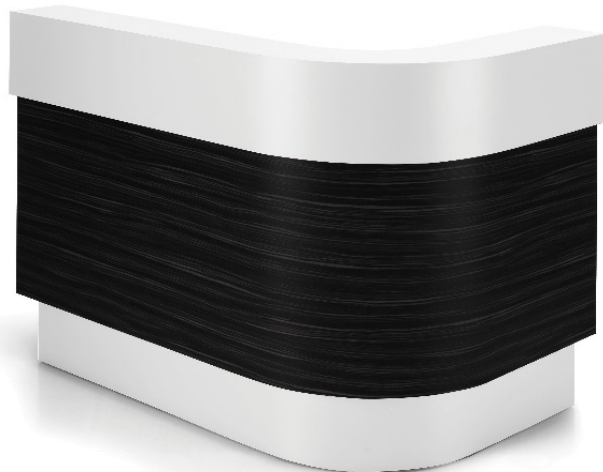

**Product Codes:**

- 05410 - 92x92cm Suflo Reception Desk
- 05411L - 122x92cm Suflo Reception Desk
- 05411R - 92x122cm Suflo Reception Desk

**Standard Equipment:**

- Open storage section to rear with fixed shelf

**Optional Equipment:**

- Slide out keyboard tray
- Lockable cash drawer (supplied loose on large desks)
- 575mm Till cutout

**Main Construction:**

- Timber construction finished in high pressure laminate from the REM laminate range

**Finish:**

- Any laminate from the REM swatch range

**Features:**

- Open storage
- Choice of REM colours

**Laminate Finish Options:**

A = Laminate  
B = Laminate  
C = Laminate

Choice of REM laminates

05410 - 920x920mm  
05411L left - 1220x920mm  
05411R right - 920x1220mm