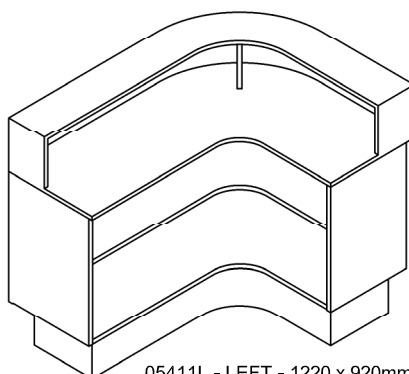

**Finish:**

- Any laminate from the REM swatch range

**Features:**

- Open storage
- Choice of REM colours

**Laminate Finish Options:**

A = Laminate  
B = Laminate  
C = Laminate

Choice of REM laminates

05410 - 920x920mm  
05411L left - 1220x920mm  
05411R right - 920x1220mm

\*\*Please state size required for left & right sides

Desk Options:

Select 1 only:  
05870 - Lockable Cash Drawer  
or  
05874 - Keyboard Slide (not available on 05410 920x920mm desk option)

05868 - Till cutout LHS 575mm  
05869 - Till cutout RHS 575mm

Optional extras must be clearly detailed at time of order.

05410 - 920 x 920mm

05411L - LEFT - 1220 x 920mm

05411R - RIGHT - 920 x 1220mm