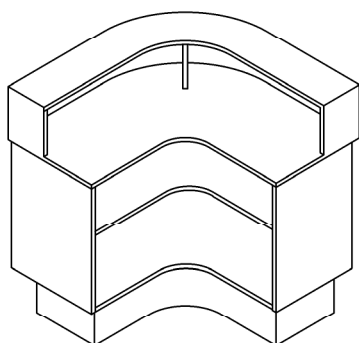

**Finish:**

- Any laminate from the REM swatch range

**Features:**

- Open storage
- Choice of REM colours

**Laminate Finish Options:**

A = Laminate  
B = Laminate  
C = Laminate

Choice of REM laminates

05410 - 920x920mm  
05411L left - 1220x920mm  
05411R right - 920x1220mm

\*\*Please state size required for left & right sides

Desk Options:

Select 1 only:  
05870 - Lockable Cash Drawer  
or  
05874 - Keyboard Slide (not available on 05410 920x920mm desk option)

05868 - Till cutout LHS 575mm  
05869 - Till cutout RHS 575mm

Optional extras must be clearly detailed at time of order.

05410 - 920 x 920mm

05411L - LEFT - 1220 x 920mm

05411R - RIGHT - 920 x 1220mm