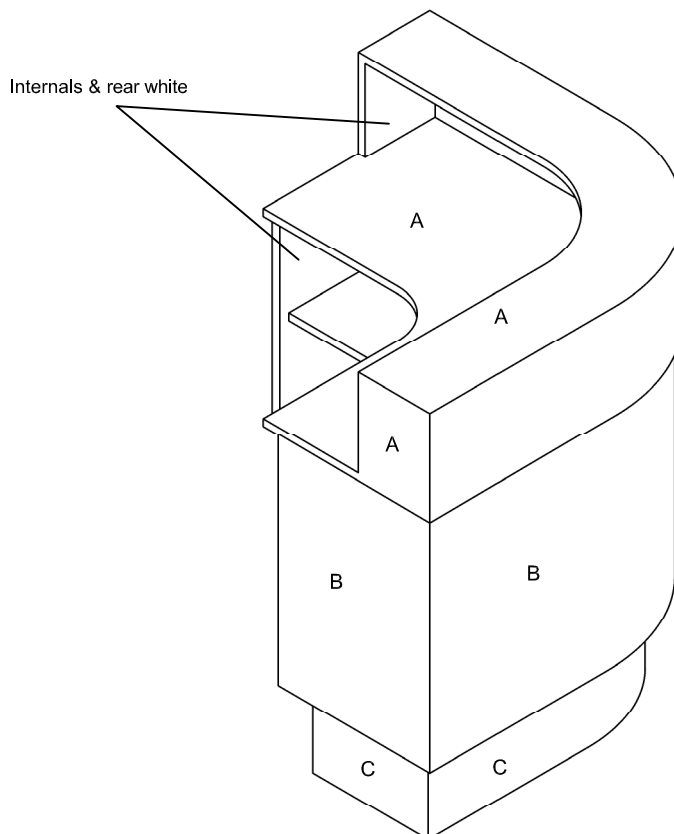

**Finish:**

- Any laminate from the REM swatch range

**Features:**

- Open storage
- Choice of REM colours

**Laminate Finish Options:**

A = Laminate  
B = Laminate  
C = Laminate

Choice of REM laminates

05410 - 920x920mm  
05411L left - 1220x920mm  
05411R right - 920x1220mm

\*\*Please state size required for left & right sides

Desk Options:

Select 1 only:  
05870 - Lockable Cash Drawer  
or  
05874 - Keyboard Slide (not available on 05410 920x920mm desk option)

05868 - Till cutout LHS 575mm  
05869 - Till cutout RHS 575mm

Optional extras must be clearly detailed at time of order.

05410 - 920 x 920mm

05411L - LEFT - 1220 x 920mm

05411R - RIGHT - 920 x 1220mm