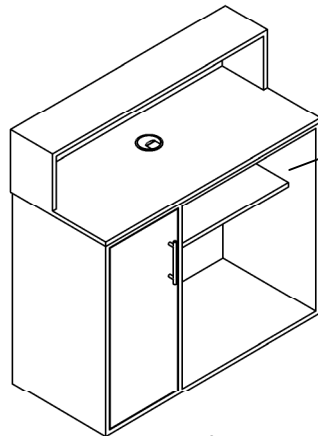

Product Codes:

- 05424 - Zodiac Reception Desk

Standard Equipment:

- LED feature lighting to front
- Open storage section to rear with fixed shelf
- Cupboard section to rear with adjustable shelf
- Cable management throughout desk

Optional Equipment:

- Slide out keyboard tray
- Lockable cash drawer
- 575mm Till cutout

Main Construction:

- Timber construction finished in high pressure laminate from the REM laminate range

Finish:

- Any laminate from the REM swatch range

Features:

- LED lighting
- Open & closed storage
- Cable management throughout desk
- Choice of REM colours

Laminate Finish Options:

Internals & rear white

LED lighting

A = Laminate
B = Laminate

Choice of REM laminates

****NOTE:** power cable exits to cupboard side only

Desk Options:

Select 1 only:
05870 - Lockable Cash Drawer
or
05874 - Keyboard Slide

05608 - Lock to any door
05868 - Till cutout LHS 575mm
05869 - Till cutout RHS 575mm