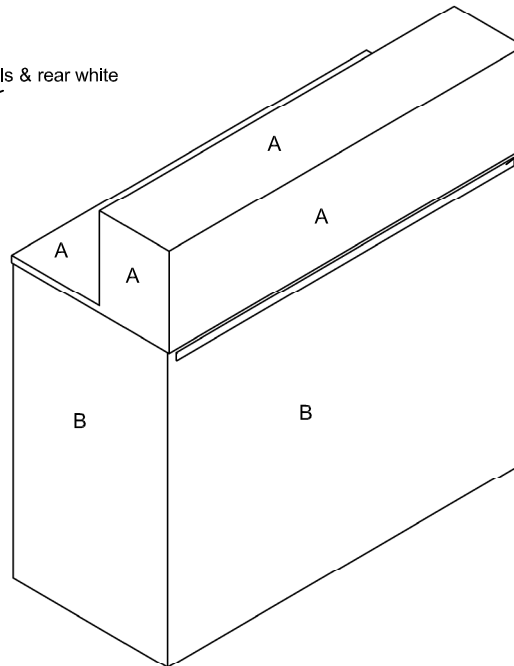

Internals & rear white

LED lighting

A = Laminate
B = Laminate

Choice of REM laminates

**NOTE: power cable exits to cupboard side only

Desk Options:

Select 1 only:
05870 - Lockable Cash Drawer
or
05874 - Keyboard Slide

05608 - Lock to any door
05868 - Till cutout LHS 575mm
05869 - Till cutout RHS 575mm

Optional extras must be clearly detailed at time of order.