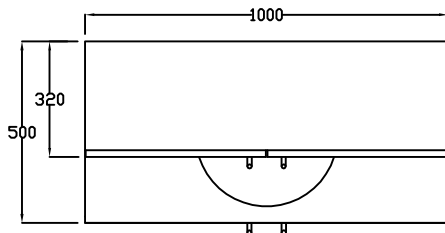

Laminate Finish Options: