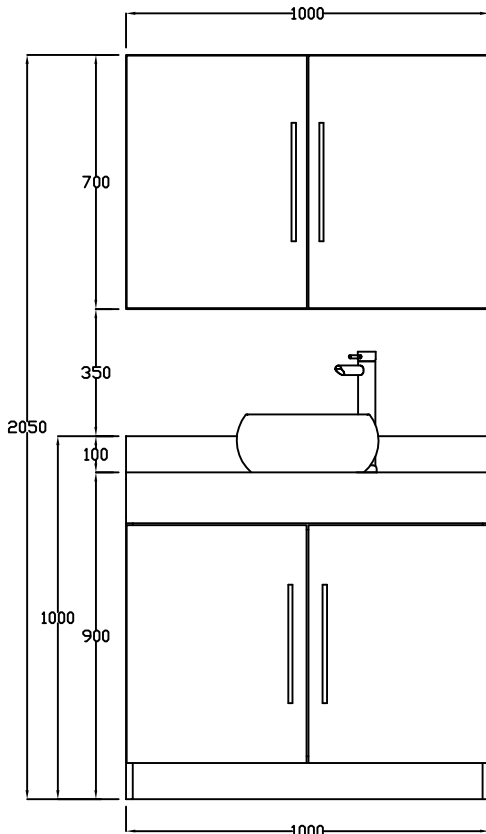

SEALING REM UNITS:

1. MAKE SURE UNIT IS FIXED, LEVEL AND CLEAN.
2. APPLY ADEQUATE AMOUNT OF SILICONE SEAL TO TOP OF CARCASE.
3. FIX TOP OR SINK TO UNIT.
4. APPLY ADEQUATE AMOUNT OF SILICONE SEAL TO ALL AREAS WHERE WATER CAN INGRESS ON WORK SURFACE.
5. APPLY ADEQUATE AMOUNT OF SILICONE SEAL TO BASE AREA OF CARCASE WHERE WATER CAN INGRESS AT BASE OF UNITS.

ALL OUR UNITS SHOULD BE FITTED BY A PROFESSIONAL PERSON