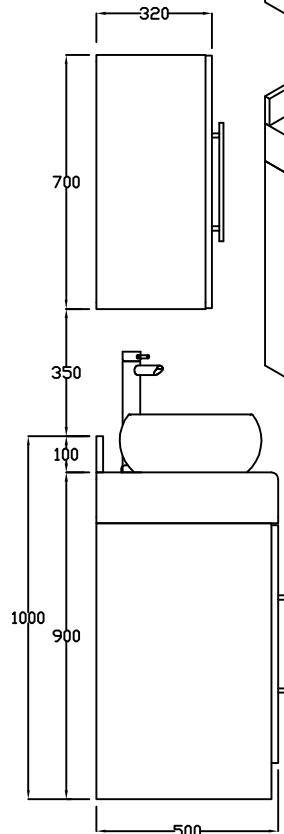

SEALING REM UNITS:

1. MAKE SURE UNIT IS FIXED, LEVEL AND CLEAN.
2. APPLY ADEQUATE AMOUNT OF SILICONE SEAL TO TOP OF CARCASE.
3. FIX TOP OR SINK TO UNIT.
4. APPLY ADEQUATE AMOUNT OF SILICONE SEAL TO ALL AREAS WHERE WATER CAN INGRESS ON WORK SURFACE.
5. APPLY ADEQUATE AMOUNT OF SILICONE SEAL TO BASE AREA OF CARCASE WHERE WATER CAN INGRESS AT BASE OF UNITS.

ALL OUR UNITS SHOULD BE FITTED BY A PROFESSIONAL PERSON