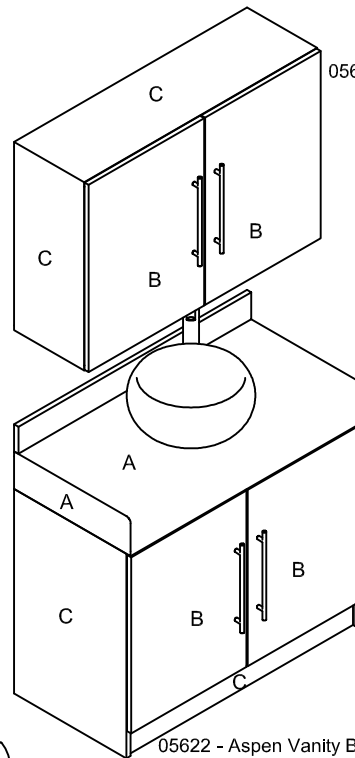

Optional Equipment:

- Locks to doors

Main Construction:

- MDF, with brushed nickel steel plated handles
- White ceramic basin with stainless lever tap (05624 / 05622 units)

Finish:

- Any laminate from the REM swatch range

Features:

- Choice of REM colours
- Ceramic basin & Single Level Mixer Tap (05624 / 05622 units)

Laminate Finish Options:

05623 - Aspen Vanity Upper Storage

A = Laminate (not available in gloss)
 B = Laminate
 C = Laminate