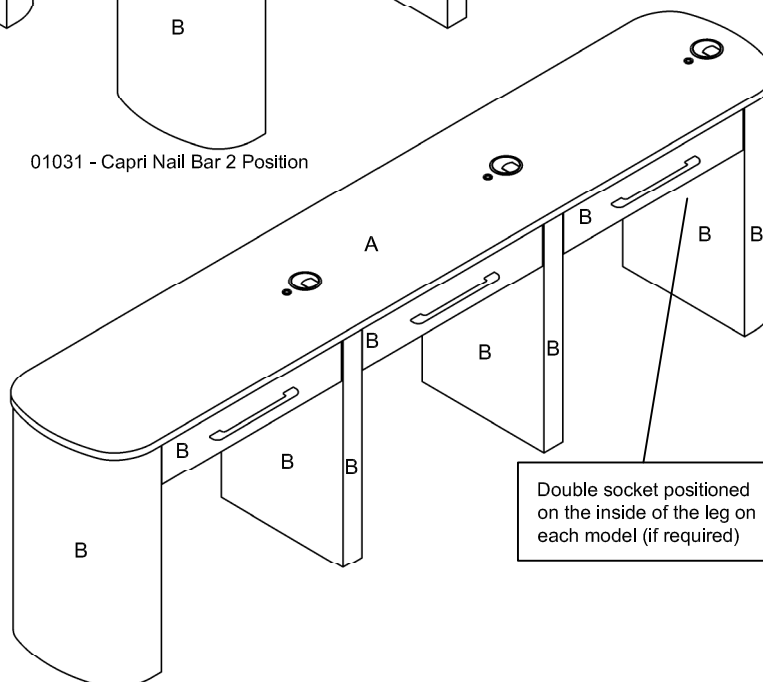

Product Codes:

- 01030 - Capri Nail Bar 1 Position
- 01031 - Capri Nail Bar 2 Position
- 01032 - Capri Nail Bar 3 Position

Standard Equipment:

- Storage drawer per position
- Cable port & mag lamp bung per position

Optional Equipment:

- Double chrome socket

Main Construction:

- Timber construction finished in high pressure laminate from the REM laminate range

Finish:

- Any laminate from the REM swatch range

Features:

- Unique Design, part of the REM Capri range of products
- Choice of REM colours
- Storage drawer
- Cable ports & mag lamp bungs
- Double socket (if ordered)

Laminate Finish Options:

01030 - Capri Nail Bar 1 Position

01031 - Capri Nail Bar 2 Position

01032 - Capri Nail Bar 3 Position

A = Laminate
B = Laminate

Choice of REM laminates

- 01030 - Capri Nail Bar 1 Position
- 01031 - Capri Nail Bar 2 Position
- 01032 - Capri Nail Bar 3 Position

Power cable exits from below RHS leg as standard