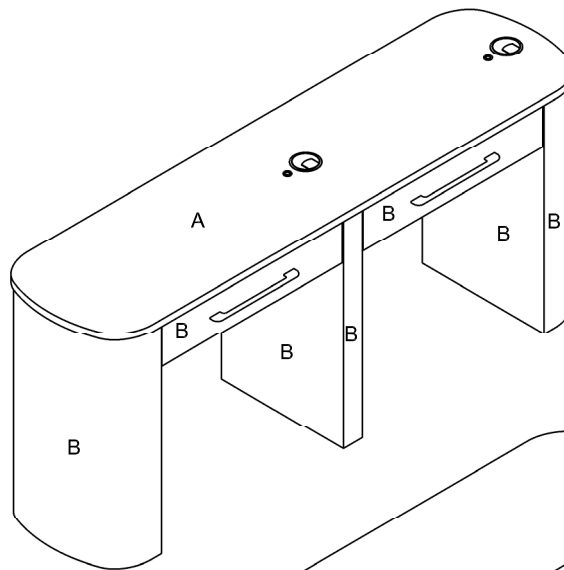

01031 - Capri Nail Bar 2 Position