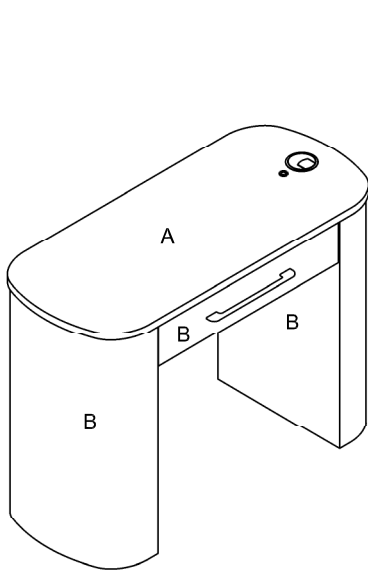

01031 - Capri Nail Bar 2 Position

Laminate Finish Options:

01030 - Capri Nail Bar 1 Position