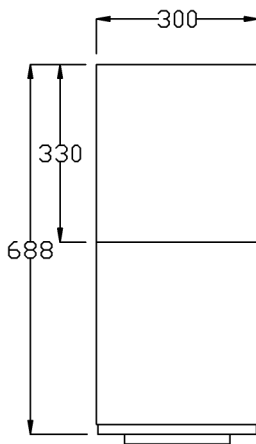

Finish:

- Any laminate from the REM range.

Features:

- Storage link between Dream pedispa units
- Open & closed storage sections

Laminate Finish Options:

A = Laminate

Optional extras must be clearly detailed at time of order.