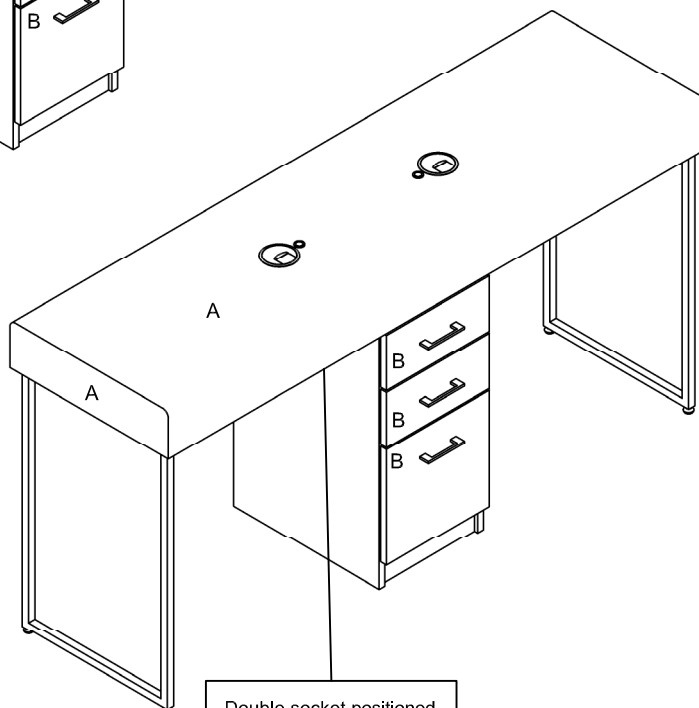

Features:

- Storage module
- Cable ports & mag lamp bungs
- Double socket (if ordered)

Laminate Finish Options:

01045 - Florence Nail Bar 1 Position

Double socket positioned on the inside of the leg (if required)

01046 - Florence Nail Bar 2 Position

Double socket positioned on the inside of the leg (if required)

A = Laminate (not available in gloss)
B = Laminate

Choice of REM laminates

01045 - Florence Nail Bar 1 Position
01046 - Florence Nail Bar 2 Position