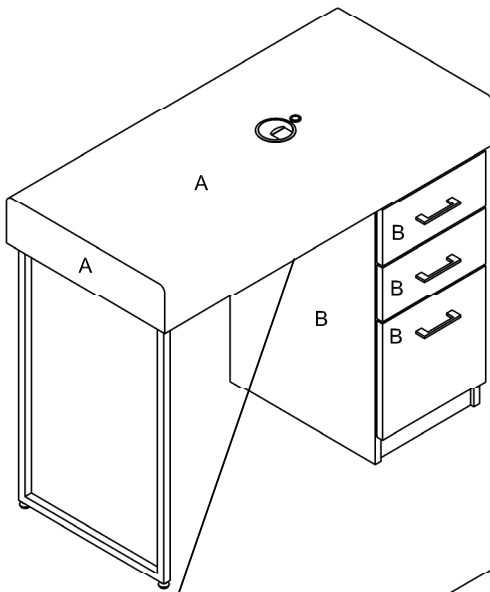

Product Codes:

- 01045 - Florence Nail Bar 1 Position
- 01046 - Florence Nail Bar 2 Position

Standard Equipment:

- 2 storage drawers
- 1 x storage cupboard with adjustable internal shelf
- Cable ports & mag lamp bungs

Features:

- Storage module
- Cable ports & mag lamp bungs
- Double socket (if ordered)

Laminate Finish Options:

01045 - Florence Nail Bar 1 Position

Double socket positioned on the inside of the leg (if required)

01046 - Florence Nail Bar 2 Position

Double socket positioned on the inside of the leg (if required)

A = Laminate (not available in gloss)
B = Laminate

Choice of REM laminates

01045 - Florence Nail Bar 1 Position
01046 - Florence Nail Bar 2 Position