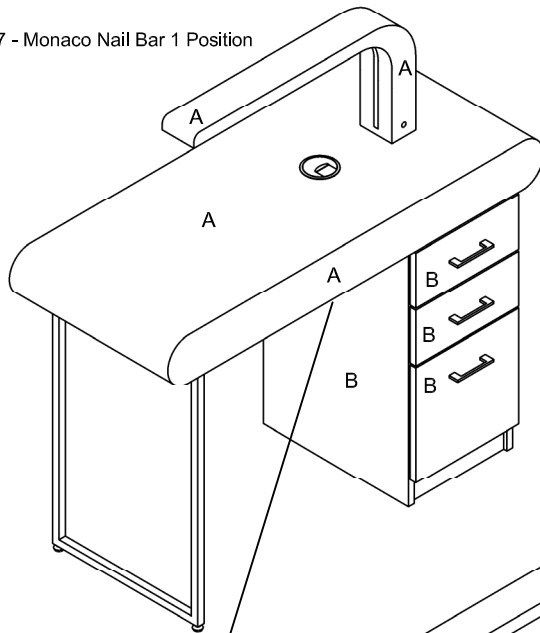

Features:

- LED light bar
- Storage module
- Cable ports
- Double socket (if ordered)

Laminate Finish Options:

01037 - Monaco Nail Bar 1 Position

Double socket positioned on the inside of the leg (if required)

01038 - Monaco Nail Bar 2 Position

Double socket positioned on the inside of the legs (if required)

Power cable exits from below storage as standard

A = Laminate (not available in gloss)
B = Laminate

Choice of REM laminates