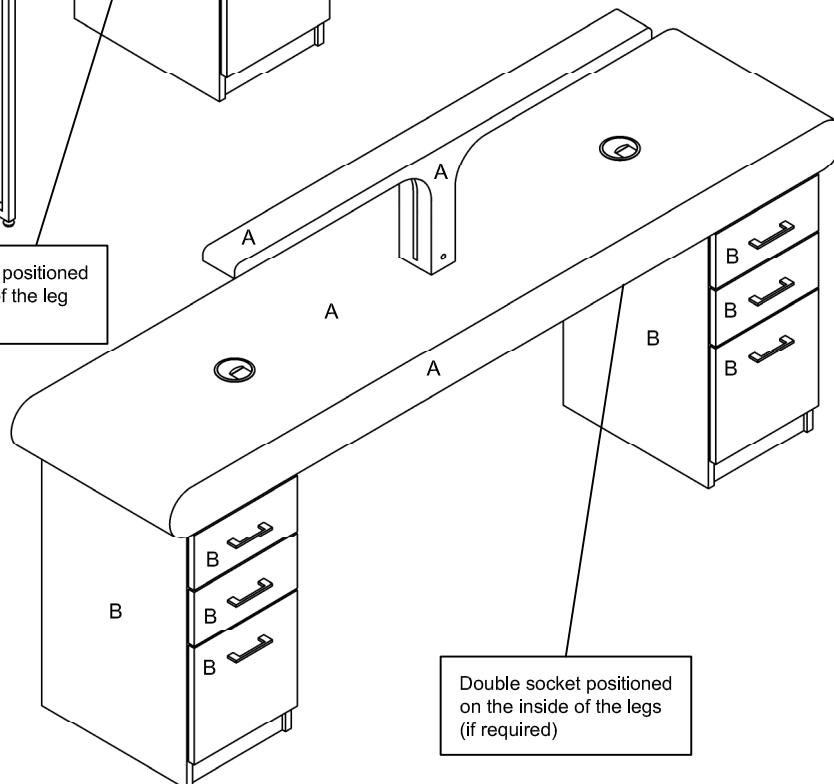

Optional Equipment:

- Double chrome socket

Main Construction:

- Timber construction finished in high pressure laminate from the REM laminate range
- Steel legs (1 position)

Finish:

- Any laminate from the REM swatch range
- Black legs (1 position)

Features:

- LED light bar
- Storage module
- Cable ports
- Double socket (if ordered)

Laminate Finish Options:

01037 - Monaco Nail Bar 1 Position

Double socket positioned on the inside of the leg (if required)

01038 - Monaco Nail Bar 2 Position

Double socket positioned on the inside of the legs (if required)

Power cable exits from below storage as standard

A = Laminate (not available in gloss)
B = Laminate

Choice of REM laminates