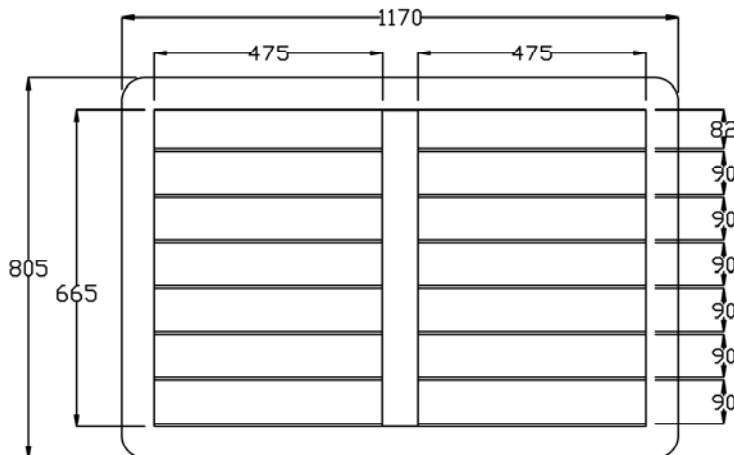

05443 - Olympia Display - Small

05444 - Olympia Display - Large

A = Laminate

Standard REM Laminate

\*NOTE: sizes may vary slightly from shown