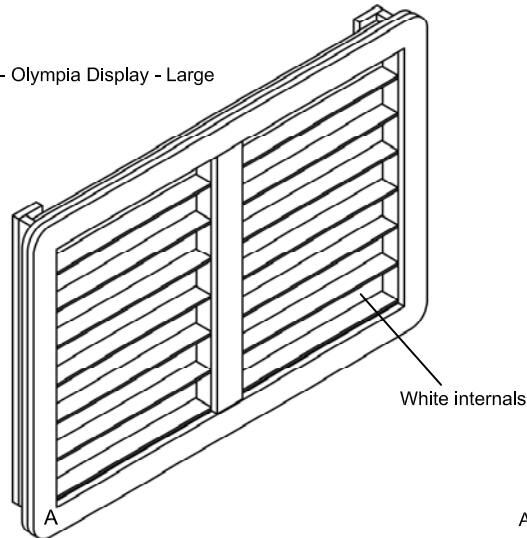

**Main Construction:**

- Timber construction finished in high pressure laminate from the REM laminate range

**Finish:**

- Any laminate from the REM range (white internals)

**Features:**

- LED lighting to each section
- Glass shelves
- Choice of REM colours

05443 - Olympia Display - Small

05444 - Olympia Display - Large

A = Laminate

Standard REM Laminate

\*NOTE: sizes may vary slightly from shown