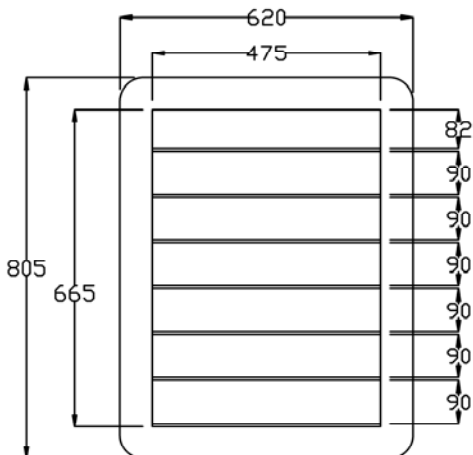

05443 - Olympia Display - Small

05444 - Olympia Display - Large

A = Laminate

Standard REM Laminate

\*NOTE: sizes may vary slightly from shown