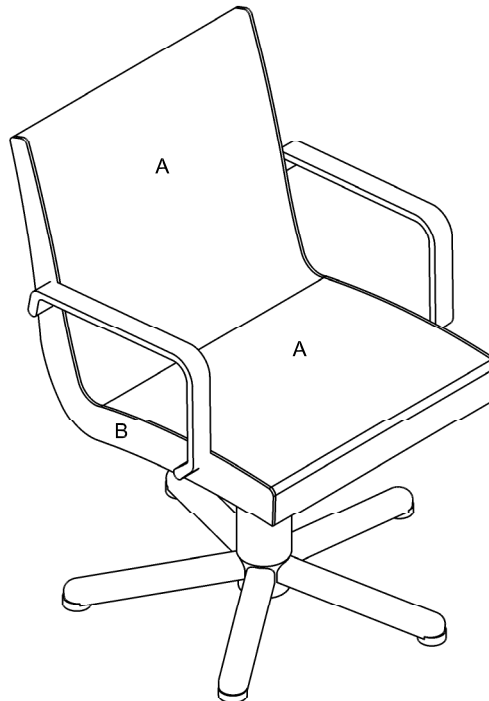

Product Codes:

- 04220 - Ariel Styling Chair (black)
- 04221- Ariel Styling Chair (colour)

Standard Equipment:

- Chrome plated locking hydraulic pump with 5 star base

Optional Equipment:

- 5 star base black (03963)
- Quadra base (04378)
- Chair back cover
- Logo embroidery

Main Construction:

- Interior plywood construction with foam toppers.
- Chrome arms.

Finish:

- Any fabric from the REM range. All REM fabrics are fire retardant to Crib 5.

Features:

- Choice of any REM colour
- 2 tone upholstery available

A = Fabric
B = Fabric

Chair Options:

- 5 Star Base - standard
- 03963 5 Star Base Black - option
- 04378 Quadra Base - option

03955 Embroidered Logo
(embroidery to rear of chairs)

Clear Protective Back Cover