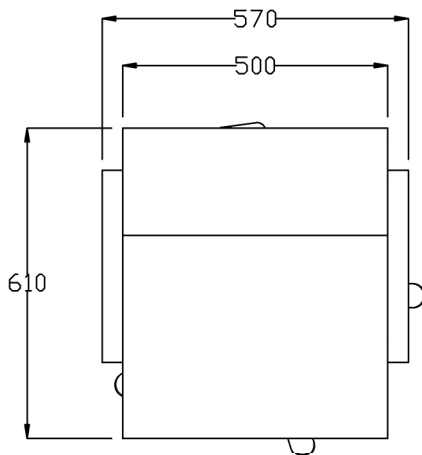

A = Fabric
B = Fabric

Chair Options:

- 5 Star Base - standard
- 03963 5 Star Base Black - option
- 04378 Quadra Base - option

03955 Embroidered Logo
(embroidery to rear of chairs)

Clear Protective Back Cover