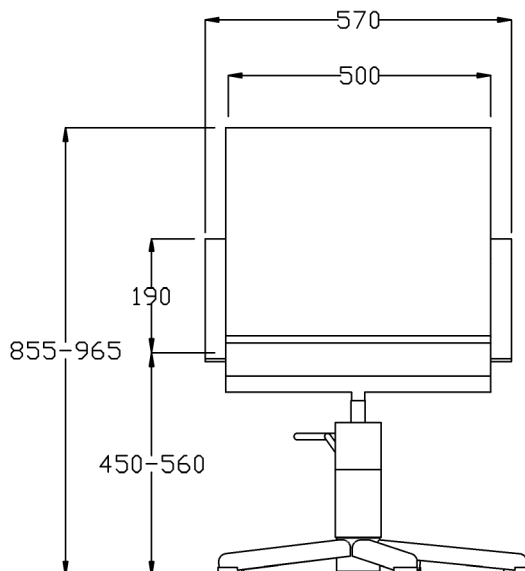

*NOTE: sizes may vary slightly from shown