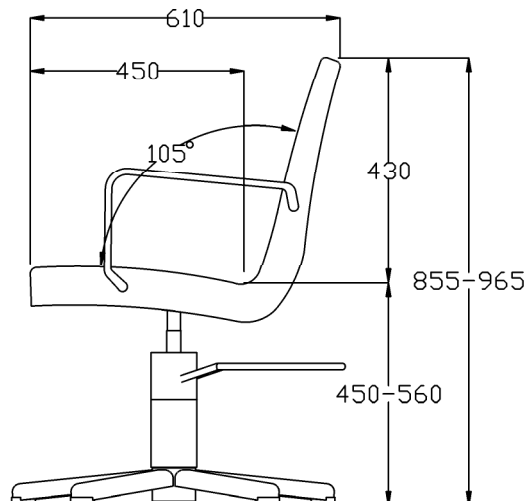

*NOTE: sizes may vary slightly from shown