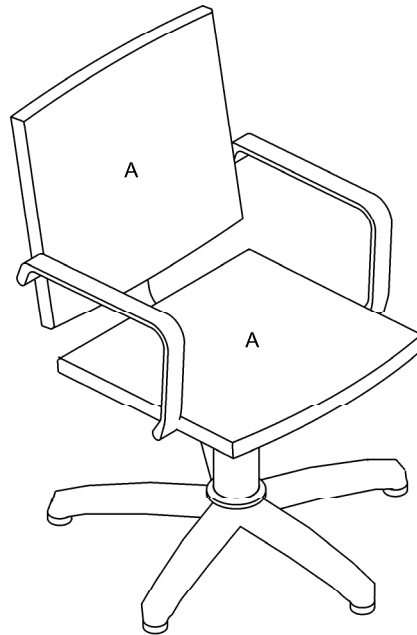

Product Codes:

- 04330 - Atlas Styling Chair (black)
- 04334 - Atlas Styling Chair (colour)
- 04331 - Atlas Backwash Chair (black)
- 04332 - Atlas Backwash Chair (colour)

Standard Equipment:

- Chrome plated locking hydraulic pump with 5 star base

Optional Equipment:

- 5 star base black (03963)
- Quadra base (04378)
- Chair back cover
- Logo embroidery

Main Construction:

- Interior plywood construction with foam toppers.
- Chrome arms.

Finish:

- Any fabric from the REM range. All REM fabrics are fire retardant to Crib 5.

Features:

- Choice of any REM colour
- Matching wash point available

A = Fabric

Chair Options:

- 5 Star Base - standard
- 03963 5 Star Base Black - option
- 04378 Quadra Base - option

03955 Embroidered Logo
(embroidery to rear of chairs)