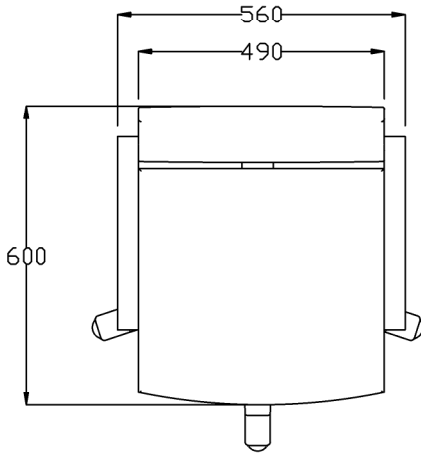

Product Codes:

- 04330 - Atlas Styling Chair (black)
- 04334 - Atlas Styling Chair (colour)
- 04331 - Atlas Backwash Chair (black)
- 04332 - Atlas Backwash Chair (colour)

Standard Equipment:

- Chrome plated locking hydraulic pump with 5 star base

Optional Equipment:

- 5 star base black (03963)
- Quadra base (04378)
- Chair back cover
- Logo embroidery

Main Construction:

- Interior plywood construction with foam toppers.
- Chrome arms.

Finish:

- Any fabric from the REM range. All REM fabrics are fire retardant to Crib 5.

Features:

- Choice of any REM colour
- Matching wash point available

A = Fabric

Chair Options:

- 5 Star Base - standard
- 03963 5 Star Base Black - option
- 04378 Quadra Base - option

03955 Embroidered Logo
(embroidery to rear of chairs)

Clear Protective Back Cover

Optional extras must be clearly detailed at time of order.