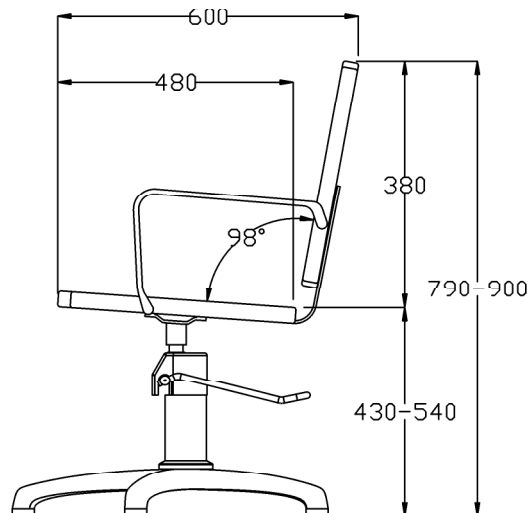

*NOTE: sizes may vary slightly from shown