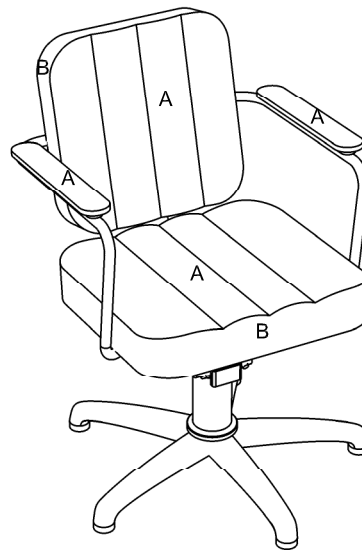

Product Codes:

- 04043 - Avalon Styling Chair (colour)
- 04044 - Avalon Styling Chair (black)

Standard Equipment:

- Chrome plated locking hydraulic pump with 5 star base

Optional Equipment:

- Quadra base (04378)
- Chair back cover
- Logo embroidery

Main Construction:

- Interior plywood construction with foam toppers.
- Tubular steel arms.

Finish:

- Any fabric from the REM range. All REM fabrics are fire retardant to Crib 5.
- Black arms

Features:

- Choice of any REM colour
- 2 tone upholstery available
- Black Arms

Fabric Finish Options:

A = Fabric
B = Fabric

Chair Options:
5 Star Base - standard
04378 Quadra Base - option

03955 Embroidered Logo
(embroidery to rear of chairs)

Clear Protective Back Cover

Optional extras must be clearly detailed at time of order.