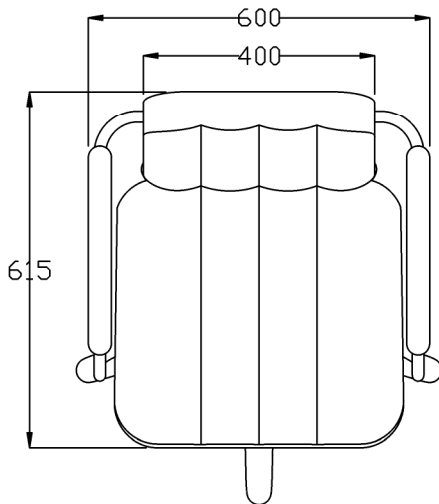

Fabric Finish Options:

A = Fabric
B = Fabric

Chair Options:
5 Star Base - standard
04378 Quadra Base - option

03955 Embroidered Logo
(embroidery to rear of chairs)

Clear Protective Back Cover

Optional extras must be clearly detailed at time of order.