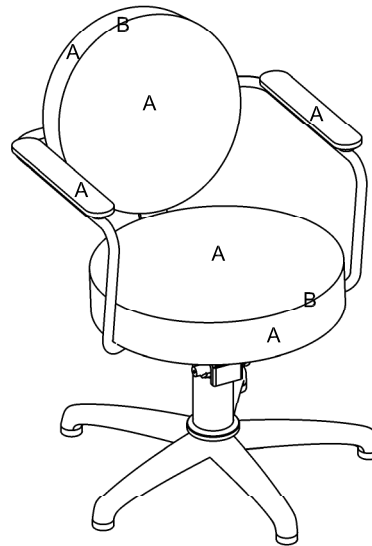

Fabric Finish Options:

A = Fabric
B = Fabric (piping)

Chair Options:
5 Star Base - standard
04378 Quadra Base - option

03955 Embroidered Logo
(embroidery to rear of chairs)

Clear Protective Back Cover

Optional extras must be clearly detailed at time of order.