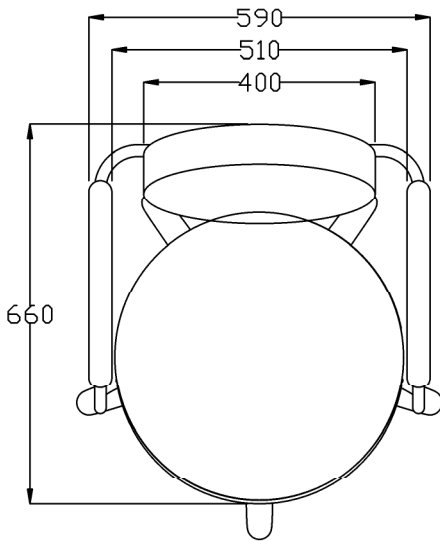

Fabric Finish Options:

A = Fabric
B = Fabric (piping)

Chair Options:
5 Star Base - standard
04378 Quadra Base - option

03955 Embroidered Logo
(embroidery to rear of chairs)

Clear Protective Back Cover

Optional extras must be clearly detailed at time of order.