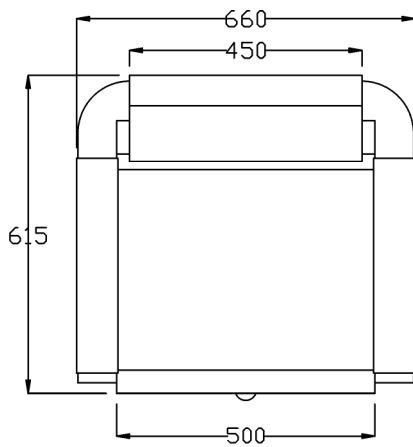

Laminate Finish Options:

A = Fabric
B = Laminate

Chair Options:

5 Star Base - standard
04378 Quadra Base - option

03955 Embroidered Logo
(embroidery to rear of chairs)

Clear Protective Back Cover

Optional extras must be clearly detailed at time of order.