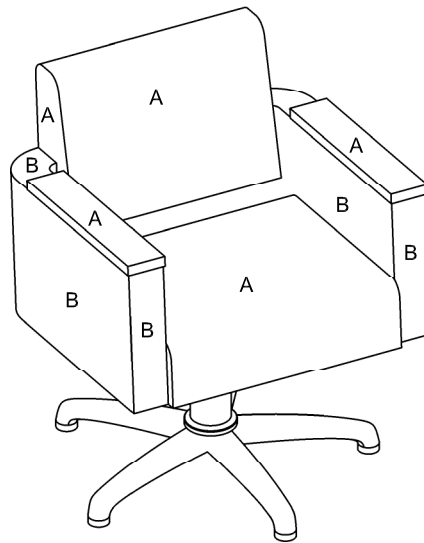

Laminate Finish Options:

A = Fabric
B = Laminate

Chair Options:

5 Star Base - standard
04378 Quadra Base - option

03955 Embroidered Logo
(embroidery to rear of chairs)

Clear Protective Back Cover

Optional extras must be clearly detailed at time of order.