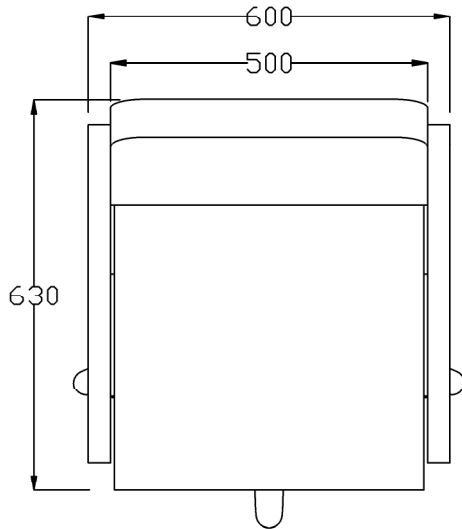

REM Colorado Styling Chair 04010 / 04011 (E7-2025)

REM (UK) Limited, Glenfield Mill, Glenfield Road, Nelson, Lancashire BB9 8AW T: +44 (0)1282 619 977 F: +44 (0)1282 619 617 E: sales@rem.co.uk W: www.rem.co.uk

Product Codes:

- 04010.001 - Colorado Styling Chair (black)
- 04011.001 - Colorado Styling Chair (colour)

Standard Equipment:

- Chrome plated locking hydraulic pump with 5 star base

Optional Equipment:

- 5 star base black (03963)
- Quadra base (04378)
- Chair back cover
- Logo embroidery

Main Construction:

- Interior plywood construction with foam toppers.

Finish:

- Any fabric from the REM range. All REM fabrics are fire retardant to Crib 5.

Features:

- Choice of any REM colour
- Matching wash point available
- 3 tone upholstery available

A = Fabric
B = Fabric
C = Fabric

Chair Options:

- 5 Star Base - standard
- 03963 5 Star Base Black - option
- 04378 Quadra Base - option

03955 Embroidered Logo
(embroidery to rear of chairs)

Clear Protective Back Cover

Optional extras must be clearly detailed at time of order.