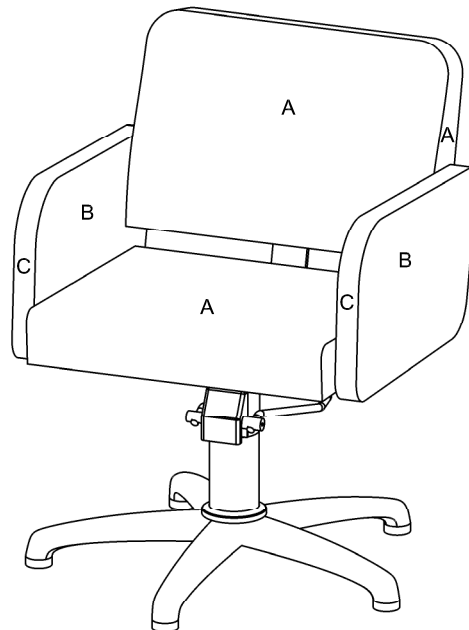

REM Colorado Styling Chair 04010 / 04011 (E7-2025)

REM (UK) Limited, Glenfield Mill, Glenfield Road, Nelson, Lancashire BB9 8AW T: +44 (0)1282 619 977 F: +44 (0)1282 619 617 E: sales@rem.co.uk W: www.rem.co.uk

Product Codes:

- 04010.001 - Colorado Styling Chair (black)
- 04011.001 - Colorado Styling Chair (colour)

Standard Equipment:

- Chrome plated locking hydraulic pump with 5 star base

Optional Equipment:

- 5 star base black (03963)
- Quadra base (04378)
- Chair back cover
- Logo embroidery

Main Construction:

- Interior plywood construction with foam toppers.

Finish:

- Any fabric from the REM range. All REM fabrics are fire retardant to Crib 5.

Features:

- Choice of any REM colour
- Matching wash point available
- 3 tone upholstery available

A = Fabric
B = Fabric
C = Fabric

Chair Options:

- 5 Star Base - standard
- 03963 5 Star Base Black - option
- 04378 Quadra Base - option

03955 Embroidered Logo
(embroidery to rear of chairs)

Clear Protective Back Cover

Optional extras must be clearly detailed at time of order.