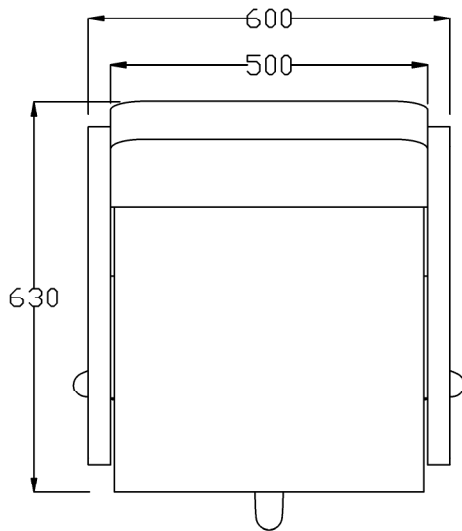

Fabric Finish Options:

A = Fabric
B = Fabric
C = Fabric

Chair Options:
5 Star Base - standard
04378 Quadra Base - option

03955 Embroidered Logo
(embroidery to rear of chairs)

Clear Protective Back Cover

Optional extras must be clearly detailed at time of order.