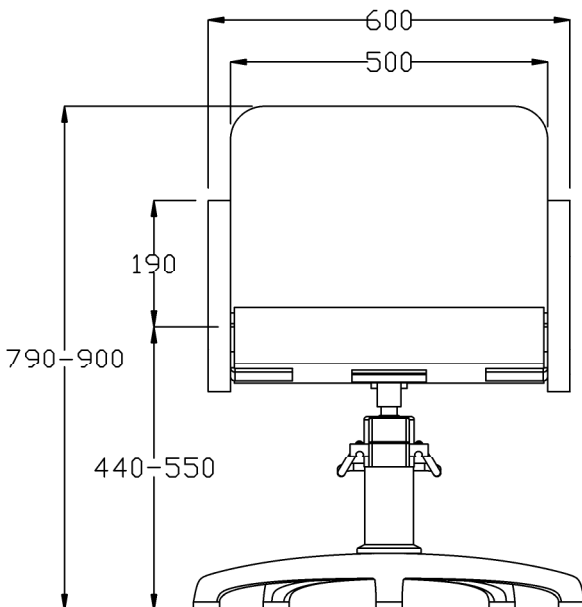

03955 Embroidered Logo  
(embroidery to rear of chairs)

Clear Protective Back Cover

Optional extras must be clearly detailed at time of order.

\*NOTE: sizes may vary slightly from shown