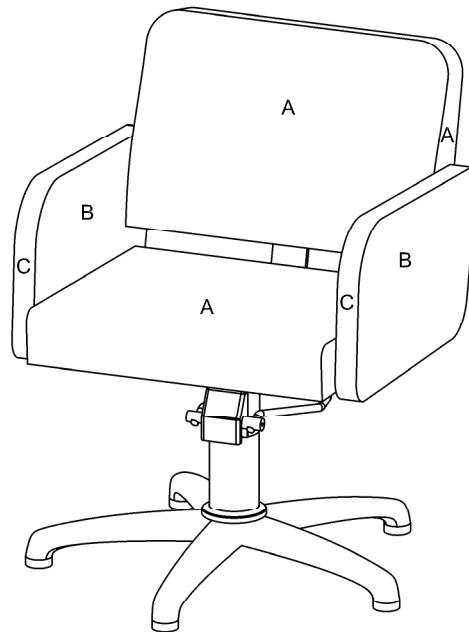

Fabric Finish Options:

A = Fabric
B = Fabric
C = Fabric

Chair Options:
5 Star Base - standard
04378 Quadra Base - option

03955 Embroidered Logo
(embroidery to rear of chairs)

Clear Protective Back Cover

Optional extras must be clearly detailed at time of order.