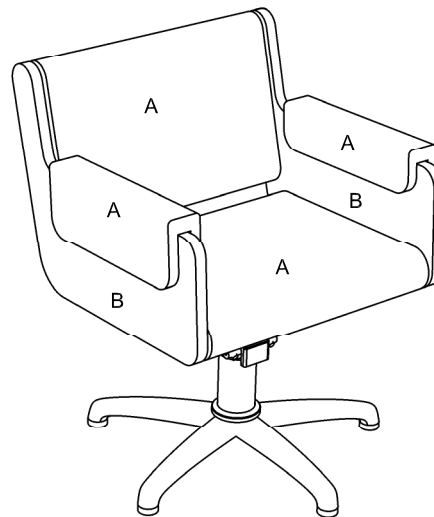

Product Codes:

- 04130 - Eden Styling Chair

Standard Equipment:

- Chrome plated locking hydraulic pump with 5 star base

Optional Equipment:

- Quadra base (04378)
- Chair back cover
- Logo embroidery

Main Construction:

Features:

- Choice of any REM colour
- Modern clean design

Fabric Finish Options:

Laminate Finish Options:

A = Fabric
B = Laminate

Chair Options:

5 Star Base - standard
04378 Quadra Base - option

03955 Embroidered Logo
(embroidery to rear of chairs)