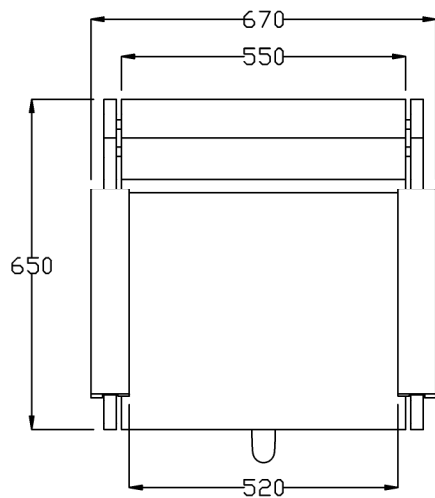

Laminate Finish Options:

A = Fabric
B = Laminate

Chair Options:

5 Star Base - standard
04378 Quadra Base - option

03955 Embroidered Logo
(embroidery to rear of chairs)

Clear Protective Back Cover

Optional extras must be clearly detailed at time of order.