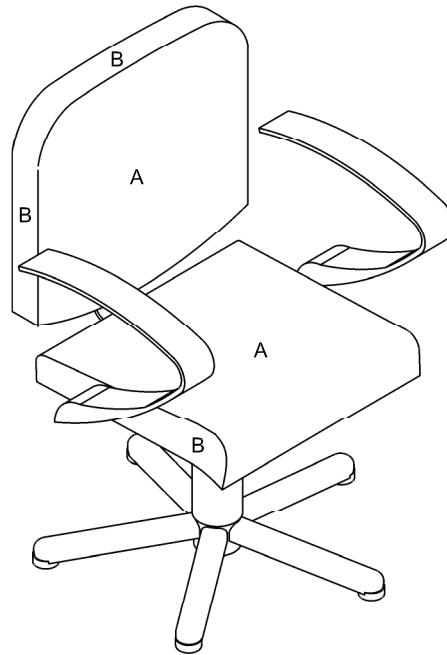

Fabric Finish Options:

A = Fabric
B = Fabric

Chair Options:
5 Star Base - standard
04378 Quadra Base - option

03955 Embroidered Logo
(embroidery to rear of chairs)

Clear Protective Back Cover

Optional extras must be clearly detailed at time of order.