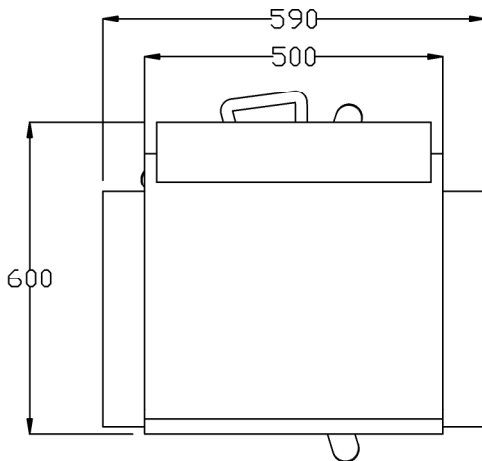

A = Fabric
B = Fabric

Chair Options:
5 Star Base - standard
04378 Quadra Base - option

03955 Embroidered Logo
(embroidery to rear of chairs)

Clear Protective Back Cover

Optional extras must be clearly detailed at time of order.