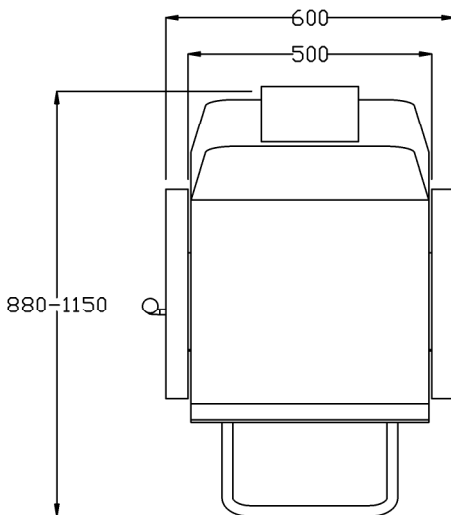

Fabric Finish Options:

A = Fabric
B = Fabric (arm piping)

Chair Options:
Quadra Base - standard

03955 Embroidery
(embroidery to rear of chairs)

Optional extras must be clearly detailed at time of order.