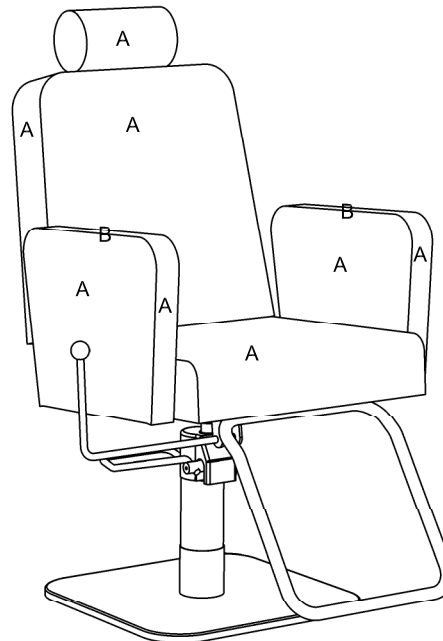

Product Codes:

- 04329 - Macy Cosmetic Chair

Standard Equipment:

- Chrome plated locking hydraulic pump with quadra base

Optional Equipment:

- Logo embroidery

Main Construction:

- Interior plywood construction with foam toppers.

Finish:

- REM fabric. All REM fabrics are fire retardant to Crib 5.

Features:

- Footrest bar
- Reclining backrest
- Quadra base as standard

Fabric Finish Options:

A = Fabric
B = Fabric (arm piping)

Chair Options:
Quadra Base - standard