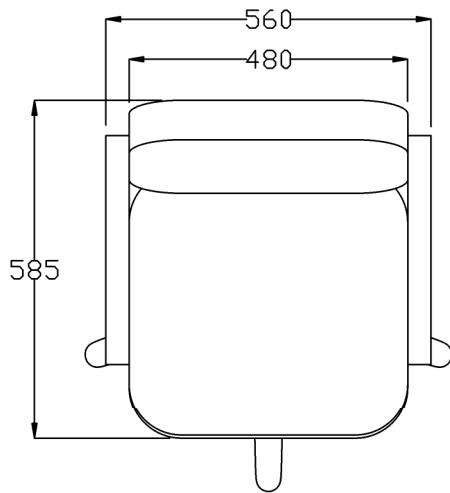

Fabric Finish Options:

A = Fabric

Chair Options:
5 Star Base - standard
04378 Quadra Base - option

03955 Embroidered Logo
(embroidery to rear of chairs)

Clear Protective Back Cover

Optional extras must be clearly detailed at time of order.