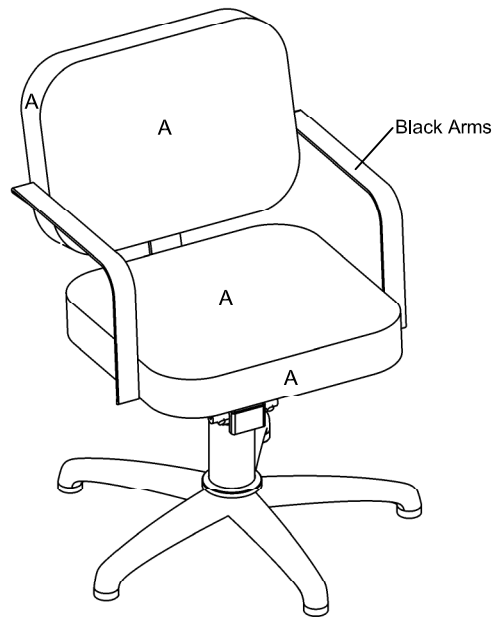

Fabric Finish Options:

A = Fabric

Chair Options:
5 Star Base - standard
04378 Quadra Base - option

03955 Embroidered Logo
(embroidery to rear of chairs)

Clear Protective Back Cover

Optional extras must be clearly detailed at time of order.