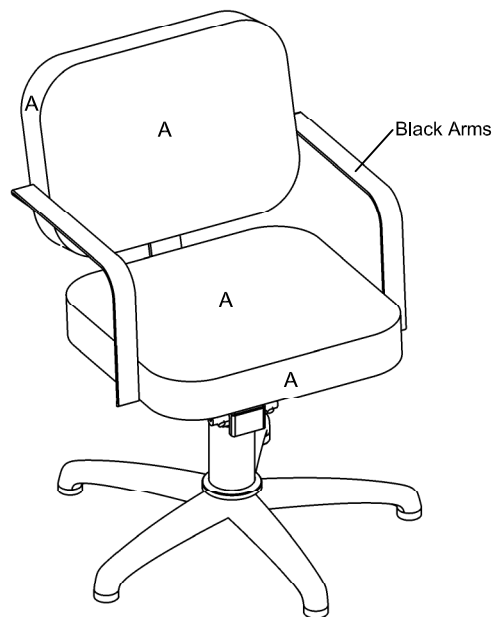

**Product Codes:**

- 04030 - Nero Styling Chair (black)
- 04031 - Nero Styling Chair (colour)

**Standard Equipment:**

- Chrome plated locking hydraulic pump with 5 star base

**Optional Equipment:**

- 5 star base black (03963)
- Quadra base (04378)
- Chair back cover
- Logo embroidery

**Main Construction:**

- Interior plywood construction with foam toppers
- Black steel arms

**Finish:**

- Any fabric from the REM range. All REM fabrics are fire retardant to Crib 5

**Features:**

- Choice of any REM colour
- Matching wash point available