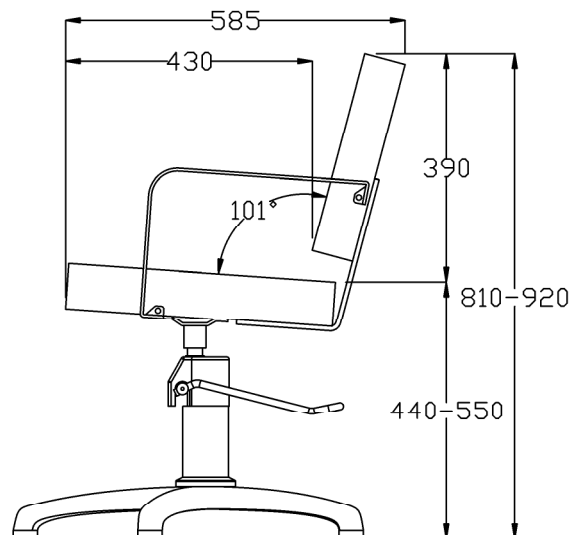

A = Fabric

**Chair Options:**

- 5 Star Base - standard
- 03963 5 Star Base Black - option
- 04378 Quadra Base - option

03955 Embroidered Logo (embroidery to rear of chairs)

Clear Protective Back Cover

Optional extras must be clearly detailed at time of order.

\*NOTE: sizes may vary slightly from shown