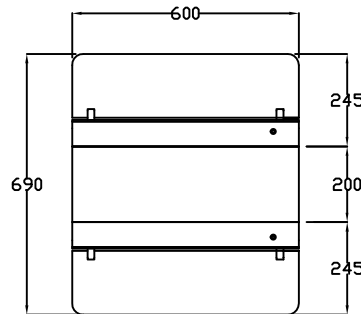

NOTE: island column will be white if styling units are Alu Brosse / Reed / Antique Rose