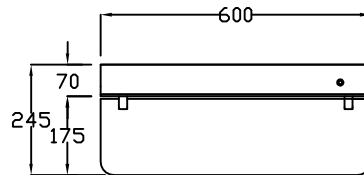

Laminate Finish Options: