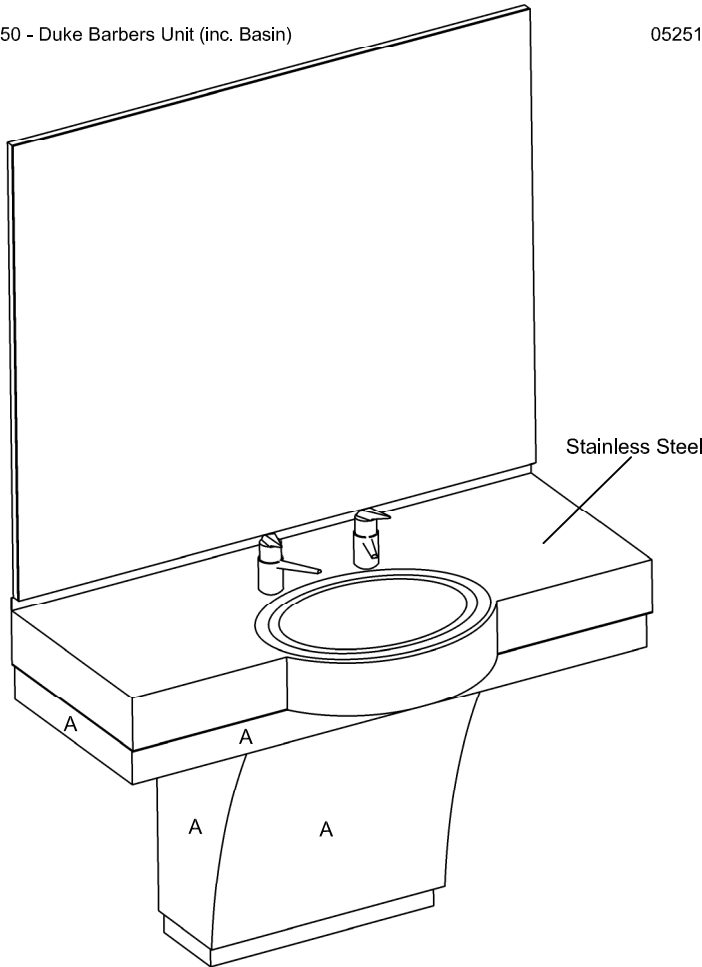

Product Codes:

- 05250 - Duke Barbers Unit (inc. Basin)
- 05251 - Duke Link Unit

Standard Equipment:

- Large upper mirror
- Stainless steel anti-scratch work top
- Basin & mixer valve (05250)
- Drawer storage (05251)

Optional Equipment:

- 05254 - Holster plate

Main Construction:

- Timber construction finished in high pressure laminate from the REM laminate range
- Mirror fixed to backboard, black edged

Finish:

- Any laminate from the REM swatch range

Features:

- Stainless steel work tops
- Removable lower panel for plumbing access
- Link unit available

Laminate Finish Options:

05250 - Duke Barbers Unit (inc. Basin)

05251 - Duke Link Unit

A = Laminate

Choice of REM laminates