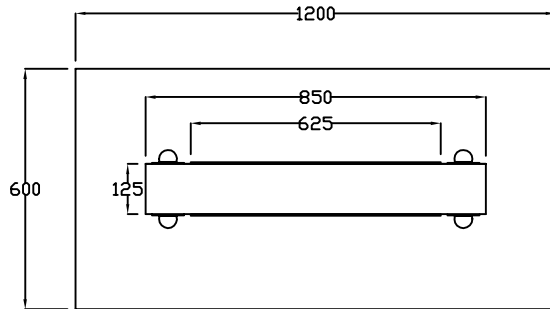

**Light Details:**

- 10 x LED E14 Small Edison Screw Golf Ball P45 Bulb, 5.5W provided per mirror
- 1300 Lux at 750mm from mirror surface

Laminate Finish Options:

A = Laminate  
 B = Laminate  
 C = Laminate  
 Choice of REM laminates