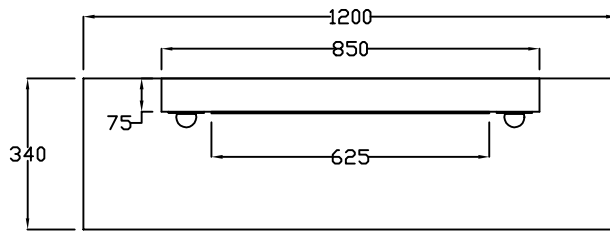

**Light Details:**

- 10 x LED E14 Small Edison Screw Golf Ball P45 Bulb, 5.5W provided per mirror
- 1300 Lux at 750mm from mirror surface

**Laminate Finish Options:**

A = Laminate  
 B = Laminate  
 C = Laminate  
 Choice of REM laminates