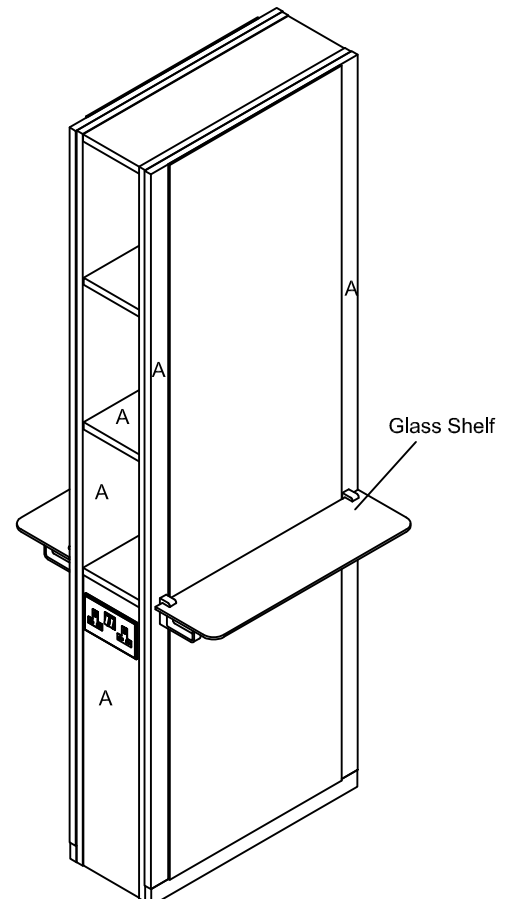

Product Codes:

- 05112 - Icon Styling Unit
- 05193 - Icon Island Unit

Standard Equipment:

- Glass shelf
- Central storage column

Optional Equipment:

- Double electric sockets

Main Construction:

- Timber construction finished in high pressure laminate from the REM laminate range
- 4mm mirror
- 8mm toughened glass shelf
- Chrome brackets

Finish:

- Any laminate from the REM swatch range

Features:

- Classic design
- Choice of REM colours
- Generous sized mirror
- Glass shelf
- Central storage column

Laminate Finish Options:

NOTE: island column will be white if styling units are Alu Brosse / Reed / Antique Rose