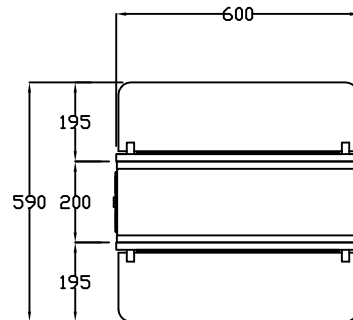

A = Laminate

Choice of REM laminates

Optional extras must be clearly detailed at time of order.