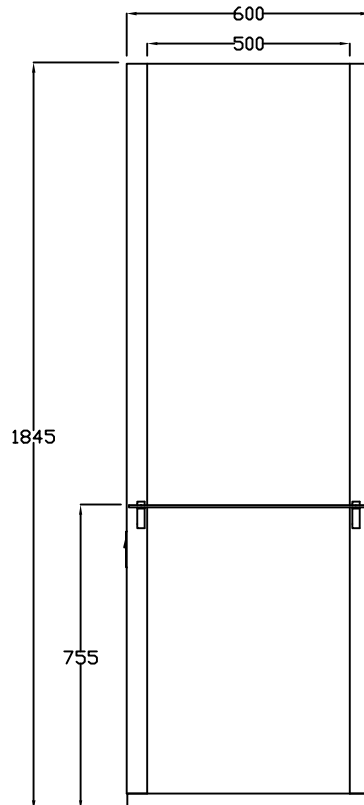

Product Codes:

- 05112 - Icon Styling Unit
- 05193 - Icon Island Unit

Standard Equipment:

- Glass shelf
- Central storage column

Optional Equipment:

- Double electric sockets

Main Construction:

- Timber construction finished in high pressure laminate from the REM laminate range
- 4mm mirror
- 8mm toughened glass shelf
- Chrome brackets

Finish:

- Any laminate from the REM swatch range

Features:

- Classic design
- Choice of REM colours
- Generous sized mirror
- Glass shelf
- Central storage column

Laminate Finish Options:

NOTE: island column will be white if styling units are Alu Brosse / Reed / Antique Rose