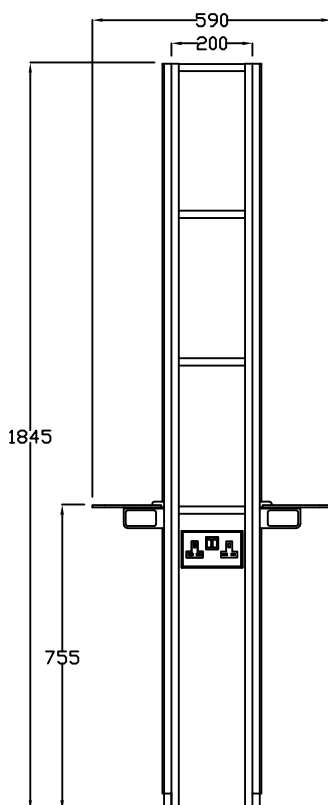

Product Codes:

- 05112 - Icon Styling Unit
- 05193 - Icon Island Unit

Standard Equipment:

- Glass shelf
- Central storage column

Optional Equipment:

- Double electric sockets

Main Construction:

- Timber construction finished in high pressure laminate from the REM laminate range
- 4mm mirror
- 8mm toughened glass shelf
- Chrome brackets

Finish:

- Any laminate from the REM swatch range

Features:

- Classic design
- Choice of REM colours
- Generous sized mirror
- Glass shelf
- Central storage column

Laminate Finish Options:

NOTE: island column will be white if styling units are Alu Brosse / Reed / Antique Rose