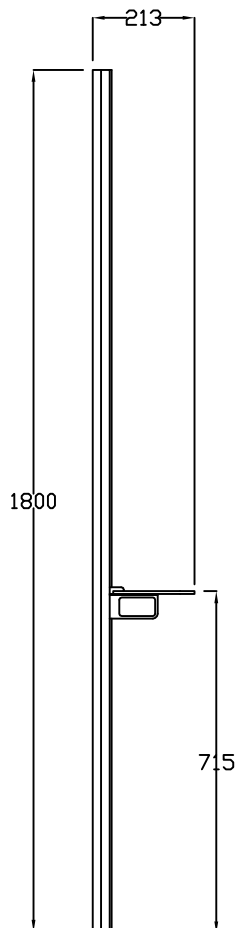

**Product Codes:**

- 05112 - Icon Styling Unit
- 05193 - Icon Island Unit

**Standard Equipment:**

- Glass shelf

**Optional Equipment:**

- N/A

**Main Construction:**

- Timber construction finished in high pressure laminate from the REM laminate range
- 4mm mirror
- 8mm toughened glass shelf
- Chrome brackets

**Finish:**

- Any laminate from the REM swatch range

**Features:**

- Classic design
- Choice of REM colours
- Generous sized mirror
- Glass shelf

**Laminate Finish Options:**

A = Laminate

Choice of REM laminates