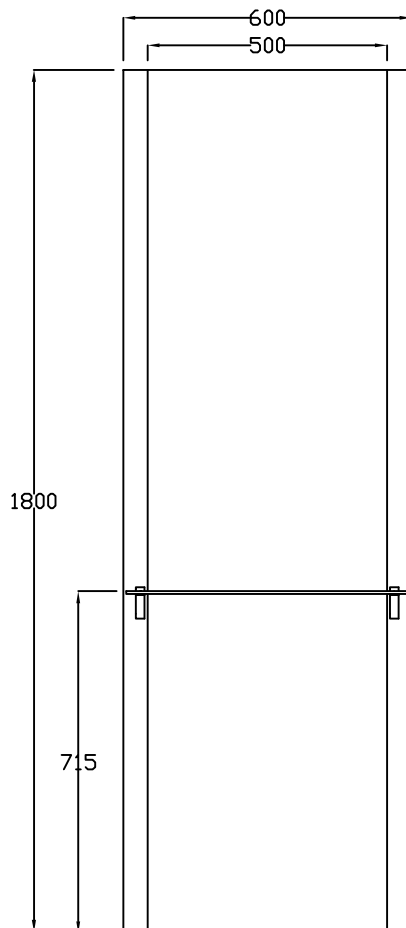

Laminate Finish Options:

A = Laminate

Choice of REM laminates

Optional extras must be clearly detailed at time of order.