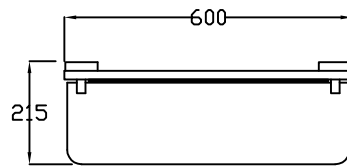

Laminate Finish Options:

A = Laminate

Choice of REM laminates

Optional extras must be clearly detailed at time of order.