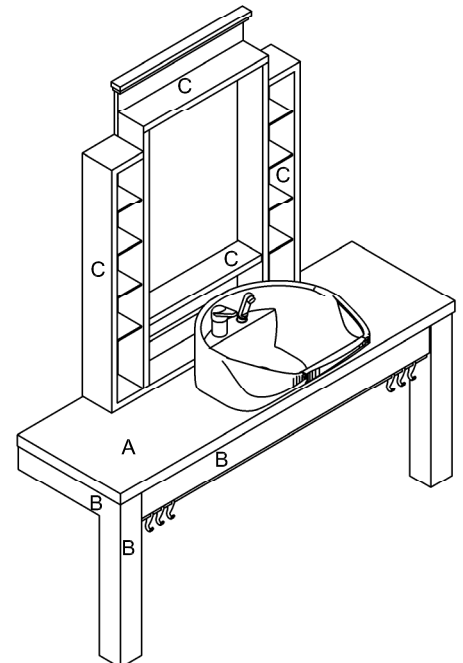

05285 - Montana with Kiko Backwash Basin