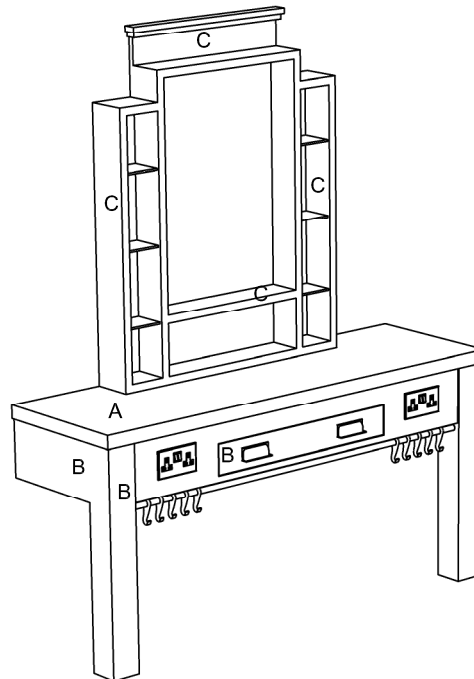

Product Codes:

- 05280 - Montana with Frontwash Basin
- 05281 - Montana No basin
- 05285 - Montana with Kiko Backwash Basin

Standard Equipment:

- Tool drawer (05281)
- Clipper hooks
- Towel rail
- Power sockets
- Cable ports
- Storage mirror
- 05280 Frontwash - Frontwash basin including pre-plumbing
- 05285 Backwash - Kiko basin including pre-plumbing (flexi waste)
- 05280 / 05285 Monobloc mixing valve and hand spray (WRAS approved)

Features:

- Traditional design
- Part of the Montana range of products
- Choice of REM colours
- Frontwash / backwash basins available

Plumbing Details:

Included:

- Hot & cold flexi pipe to fit 15mm copper pipe
- Flexi Waste (back wash only) - 1 ¼ (32mm)

Optional Extra:

- Bottle Trap A10A - 1 ¼ (32mm)

A = Laminate
B = Laminate
C = Laminate

Choice of REM laminates

Optional extras must be clearly detailed at time of order.

05280 - Montana with Frontwash Basin