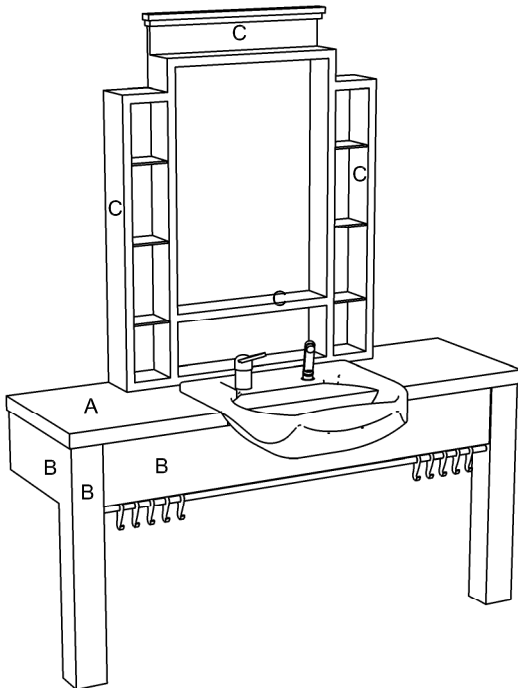

Product Codes:

- 05280 - Montana with Frontwash Basin
- 05281 - Montana No basin
- 05285 - Montana with Kiko Backwash Basin

Standard Equipment:

- Tool drawer (05281)
- Clipper hooks
- Towel rail
- Power sockets
- Cable ports
- Storage mirror
- 05280 Frontwash - Frontwash basin including pre-plumbing
- 05285 Backwash - Kiko basin including pre-plumbing (flexi waste)
- 05280 / 05285 Monobloc mixing valve and hand spray (WRAS approved)

Features:

- Traditional design
- Part of the Montana range of products
- Choice of REM colours
- Frontwash / backwash basins available

Plumbing Details:

Included:

- Hot & cold flexi pipe to fit 15mm copper pipe
- Flexi Waste (back wash only) - 1 ¼ (32mm)

Optional Extra:

- Bottle Trap A10A - 1 ¼ (32mm)

A = Laminate
B = Laminate
C = Laminate

Choice of REM laminates

Optional extras must be clearly detailed at time of order.

05280 - Montana with Frontwash Basin