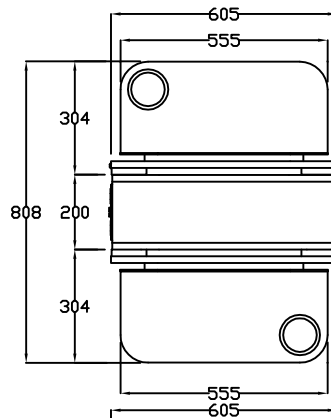

Features:

- Elegant Illuminated Wall Unit
- Choice of REM colours
- Generous sized mirror
- Laminated shelf with holster
- LED lighting
- Central storage column

Laminate Finish Options:

NOTE: island column will be white if styling units are Alu Brosse / Reed / Antique Rose