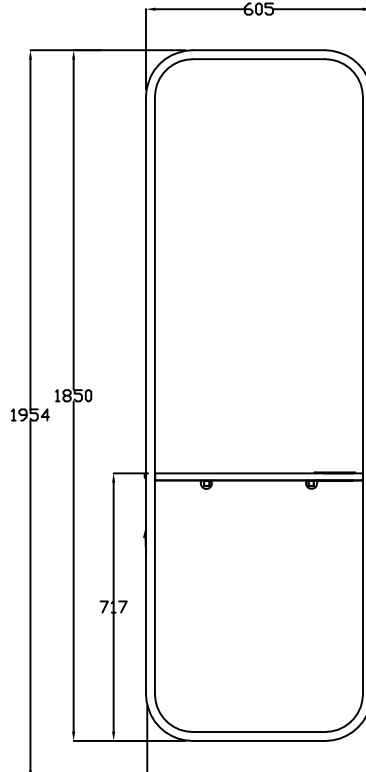

Features:

- Elegant Illuminated Wall Unit
- Choice of REM colours
- Generous sized mirror
- Laminated shelf with holster
- LED lighting
- Central storage column

Laminate Finish Options:

NOTE: island column will be white if styling units are Alu Brosse / Reed / Antique Rose