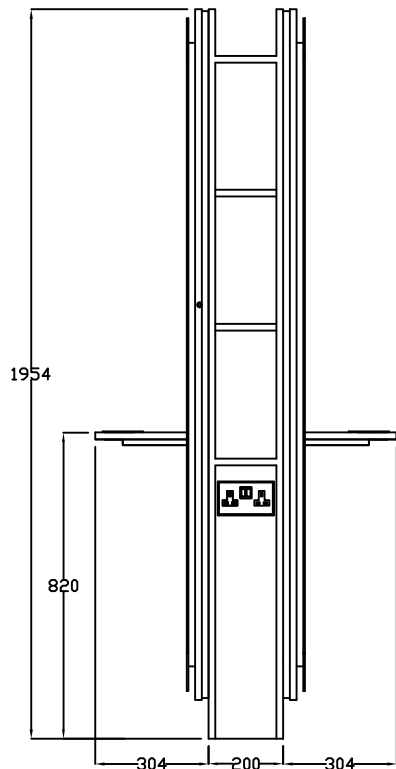

Features:

- Elegant Illuminated Wall Unit
- Choice of REM colours
- Generous sized mirror
- Laminated shelf with holster
- LED lighting
- Central storage column

Laminate Finish Options:

NOTE: island column will be white if styling units are Alu Brosse / Reed / Antique Rose