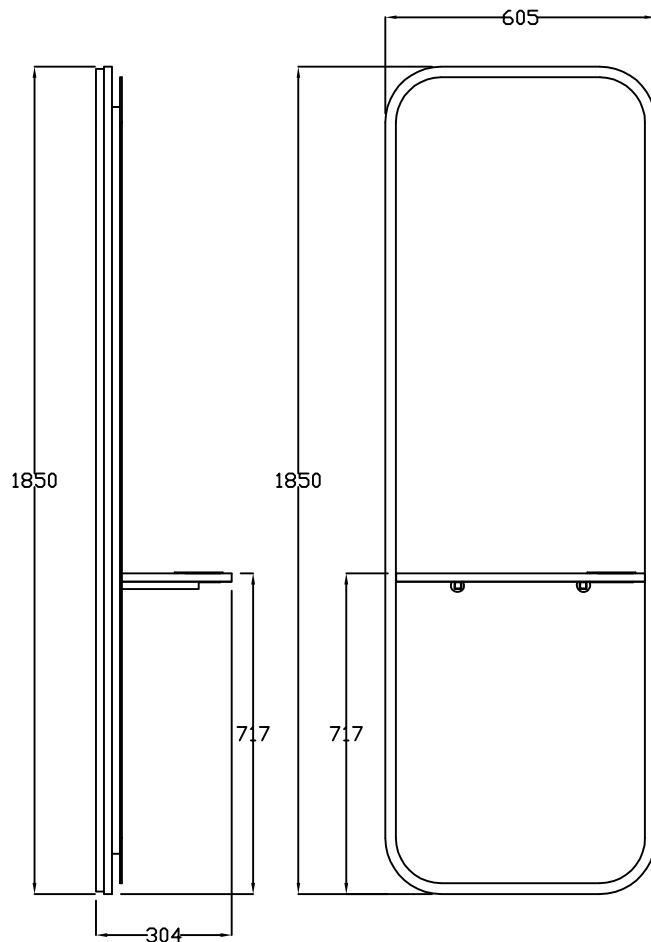

Laminate Finish Options:

A = Laminate

Choice of REM laminates

Optional extras must be clearly detailed at time of order.