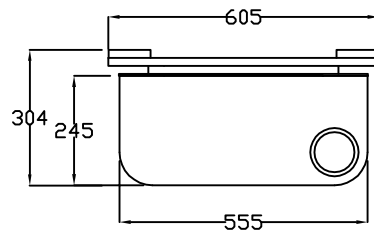

Laminate Finish Options:

A = Laminate

Choice of REM laminates

Optional extras must be clearly detailed at time of order.