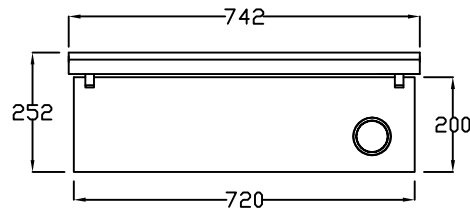

Finish:

- Any laminate from the REM swatch range

Features:

- Simple design
- Dryer holster
- Generous sized mirror

Laminate Finish Options:

A = Laminate

Choice of REM laminates

Optional extras must be clearly detailed at time of order.