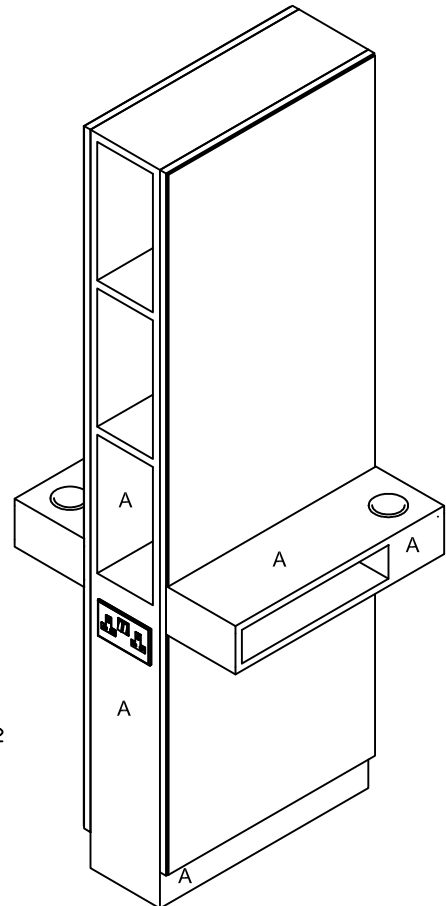

A = Laminate

Choice of REM laminates

Optional extras must be clearly detailed at time of order.