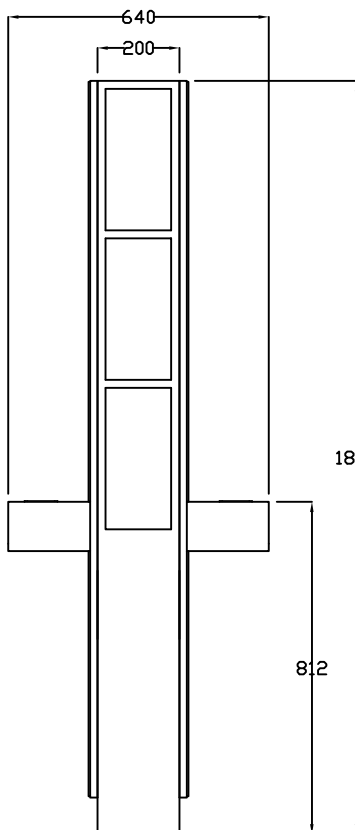

A = Laminate

Choice of REM laminates

Optional extras must be clearly detailed at time of order.