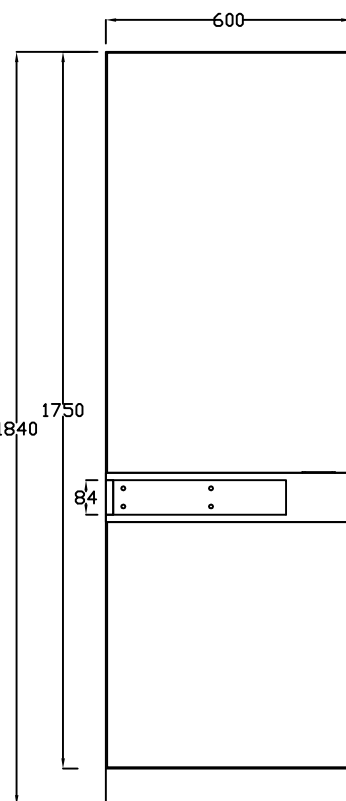

A = Laminate

Choice of REM laminates

Optional extras must be clearly detailed at time of order.