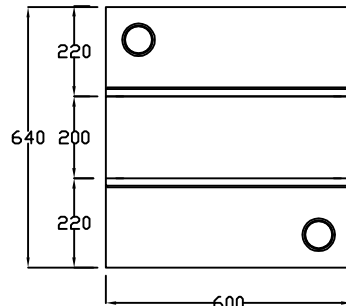

A = Laminate

Choice of REM laminates

Optional extras must be clearly detailed at time of order.