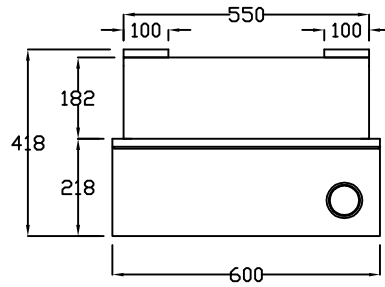

Laminate Finish Options: