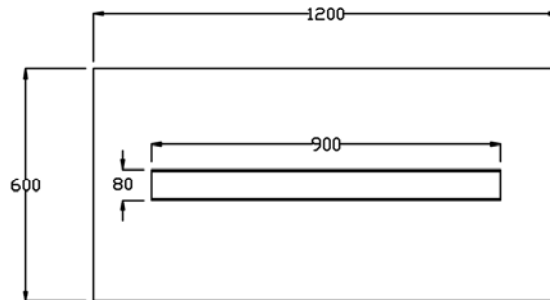

Product Codes:

- 05690 - Solaire Styling Unit
- 05691 - Solaire Island Unit

Standard Equipment:

- Round mirror

Optional Equipment:

- Electric sockets
- Chrome holster
- Pop out holster
- Footrest

Main Construction:

- Timber construction finished in high pressure laminate from the REM laminate range

Finish:

- Any laminate from the REM swatch range

Features:

- Unique Design, part of the REM Solaire Range of products
- Choice of REM colours
- Round mirror

A = Laminate
B = Laminate
C = Laminate
Choice of REM laminates

Optional extras must be clearly detailed at time of order:

D1 - XL Integral Holster RHS (05668)

or

E1 - XL Holster RHS (05823)

F1 - Leg Socket Chrome (05852)

G1 - Footrest (05664)