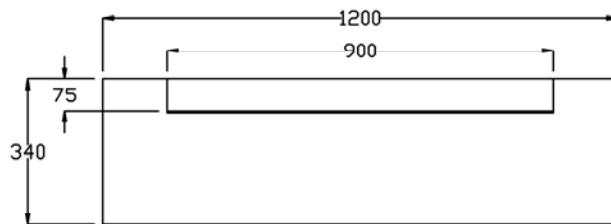

REM Solaire Styling Unit 05690 (E4-2024)

REM (UK) Limited, Glenfield Mill, Glenfield Road, Nelson, Lancashire BB9 8AW T: +44 (0)1282 619 977 F: +44 (0)1282 619 617 E: sales@rem.co.uk W: www.rem.co.uk

Product Codes:

- 05690 - Solaire Styling Unit
- 05691 - Solaire Island Unit

Standard Equipment:

- Round mirror

Optional Equipment:

- Electric sockets
- Chrome holster
- Pop out holster
- Footrest

Main Construction:

- Timber construction finished in high pressure laminate from the REM laminate range

Finish:

- Any laminate from the REM swatch range

Features:

- Unique Design, part of the REM Solaire Range of products
- Choice of REM colours
- Round mirror

A = Laminate
B = Laminate
C = Laminate
Choice of REM laminates

Optional extras must be clearly detailed at time of order:

D1 - XL Integral Holster RHS (05668)
or
E1 - XL Holster RHS (05823)

F1 - Leg Socket Chrome (05852)
G1 - Footrest (05664)