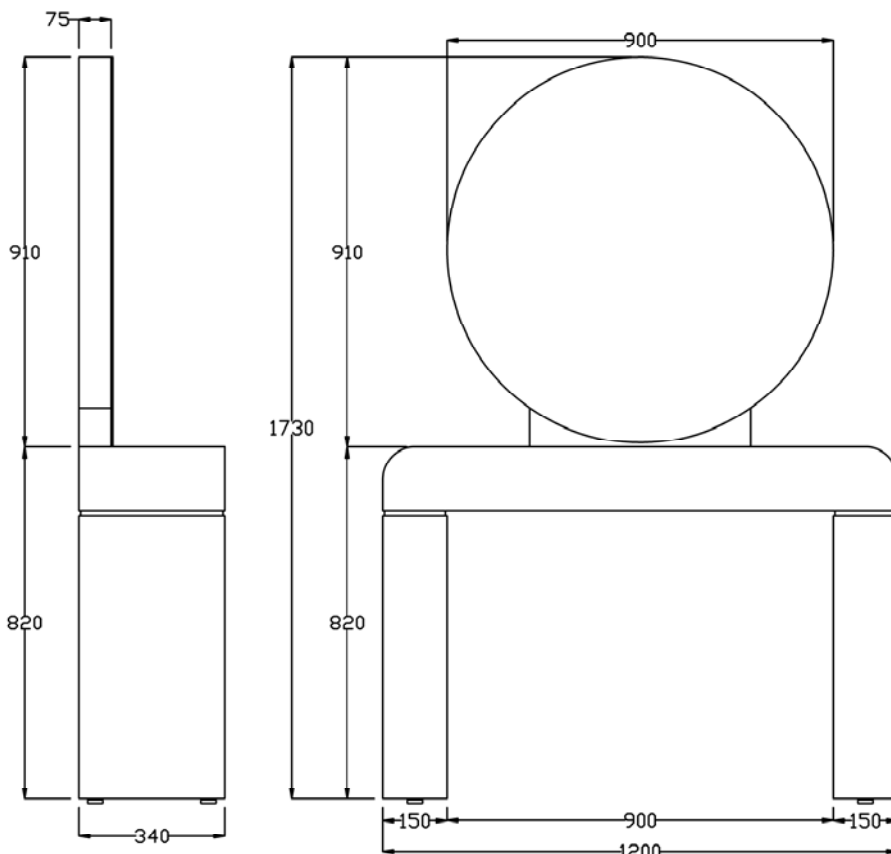

Optional extras must be clearly detailed at time of order:

D1 - XL Integral Holster RHS (05668)
 or
 E1 - XL Holster RHS (05823)

F1 - Leg Socket Chrome (05852)
 G1 - Footrest (05664)

*NOTE: sizes may vary slightly from shown