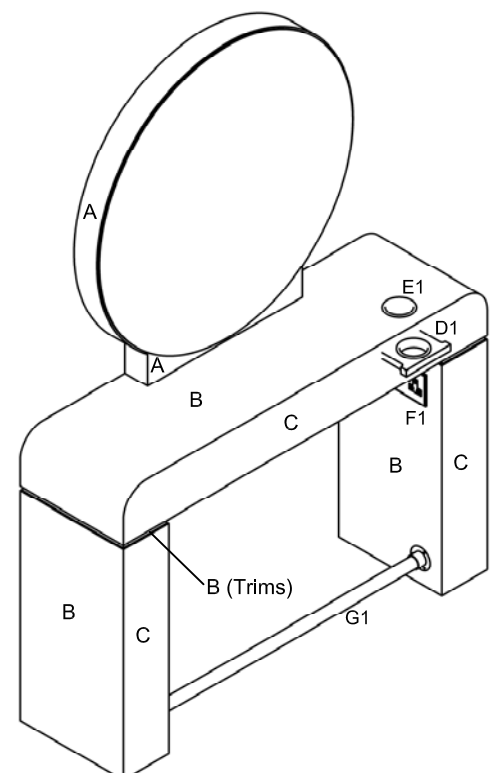

Optional extras must be clearly detailed at time of order:

D1 - XL Integral Holster RHS (05668)
 or
 E1 - XL Holster RHS (05823)

F1 - Leg Socket Chrome (05852)
 G1 - Footrest (05664)

*NOTE: sizes may vary slightly from shown