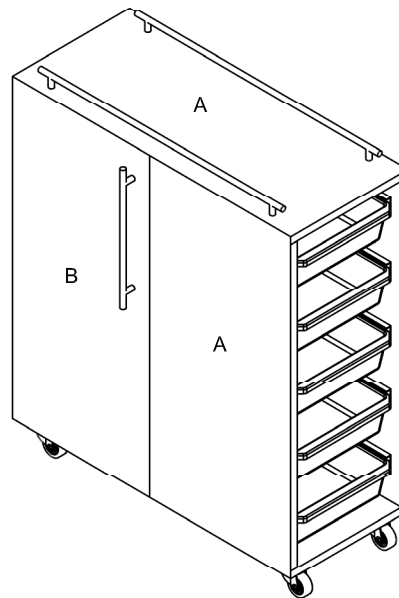

- 01013 - Savoy Mobile Cabinet

Standard Equipment:

- Storage cupboard with adjustable internal shelf
- Side storage with 5 pull out trays

Optional Equipment:

- N/A

Main Construction:

- Timber construction finished in high pressure laminate from the REM laminate range

Finish:

- Available in any high pressure laminate from the REM range
- Injection moulded internal trays

Features:

- Choice of REM colours
- Open & closed storage with 5 removable trays

Laminate Finish Options: