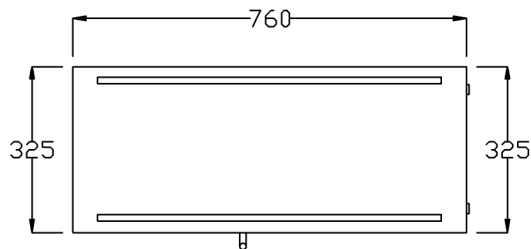

Finish:

- Available in any high pressure laminate from the REM range
- Injection moulded internal trays

Features:

- Choice of REM colours
- Open & closed storage with 5 removable trays

Laminate Finish Options: