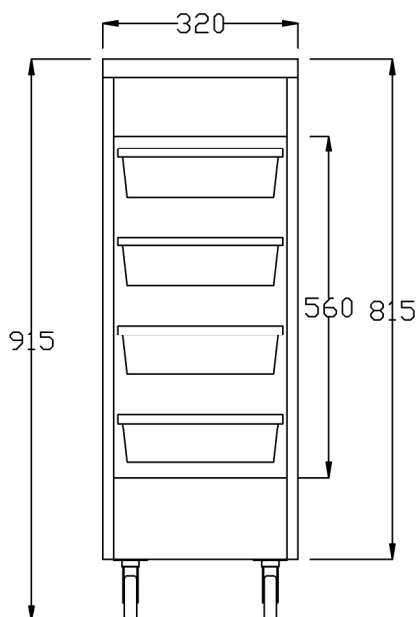

Standard Equipment:

- 4 Slide out trays
- Accessory / flat tray top

Optional Equipment:

- Black or White trays / top

Main Construction:

- MFC

Finish:

- Available in Black, Bonobo Oak and Vicenza Oak
- Injection moulded internal trays

Features:

- Choice of wood and tray colours
- Solid sides
- Trays can be clipped to top when in use

A = White / Bonobo Oak / Vicenza Oak
B = Black or White trays

Optional extras must be clearly detailed at time of order.

*NOTE: sizes may vary slightly from shown