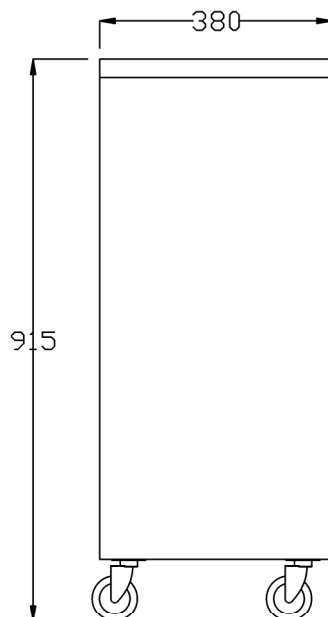

Features:

- Choice of wood and tray colours
- Solid sides
- Trays can be clipped to top when in use

A = White / Bonobo Oak / Vicenza Oak
B = Black or White trays

Optional extras must be clearly detailed at time of order.

*NOTE: sizes may vary slightly from shown