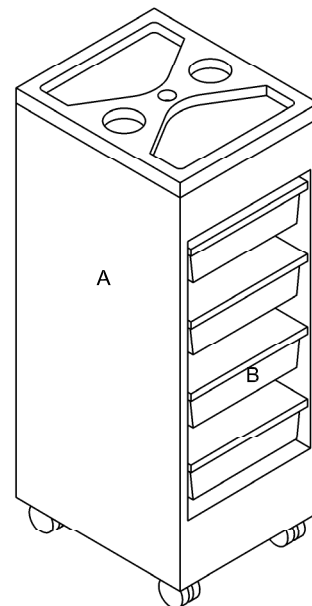

Standard Equipment:

- 4 Slide out trays
- Accessory / flat tray top

Optional Equipment:

- Black or White trays / top

Main Construction:

- MFC

Finish:

- Available in Black, Bonobo Oak and Vicenza Oak
- Injection moulded internal trays

Features:

- Choice of wood and tray colours
- Solid sides
- Trays can be clipped to top when in use

A = White / Bonobo Oak / Vicenza Oak
B = Black or White trays

Optional extras must be clearly detailed at time of order.