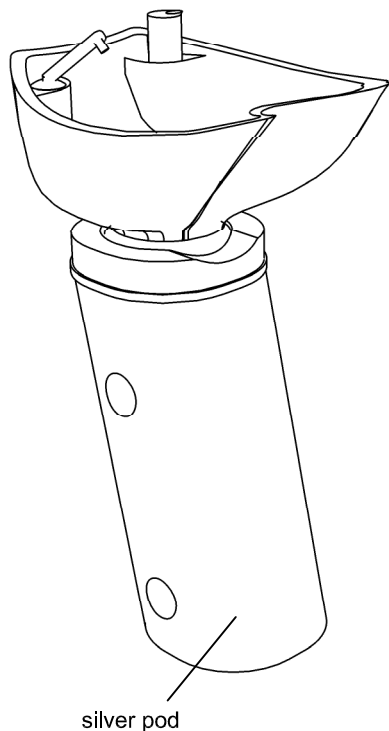

**Product Codes:**

- 04580 - Aqua Pedestal Backwash
- 04581 - Aqua Pedestal Frontwash
- 04582 - Aqua Link Unit

**Standard Equipment:**

- Backwash - Sumo basin including pre-plumbing (flexi waste)
- Frontwash - Frontwash basin including pre-plumbing
- Monobloc mixing valve and hand spray (WRAS approved)
- Unique water saving shower head

**Optional Equipment:**

- Basin neck cushion (backwash)
- Bottle trap
- Hair trap
- Link unit

**Main Construction:**

- Body: Steel column Zintec anti-rust treated and finished in epoxy powder coated silver paint.
- Basin: Porcelain

**Finish:**

- Body: Epoxy powder silver paint.
- Frontwash Top: Laminated in any colour from the REM range.
- Any laminate from the REM range.

**Features:**

- Matching front & back wash pedestals
- Link unit available
- Choice of any REM laminates
- Can be joined to REM Cascade & Baltic wash units using Aqua Link.

**Plumbing Details:**

**Included:**

- Hot & cold flexi pipe  
- to fit 15mm copper pipe
- Flexi Waste (back wash only)  
- 1 ¼ (32mm)

**Optional Extra:**

- Bottle Trap A10A  
- 1 ¼ (32mm)

04580 - Aqua Pedestal Backwash