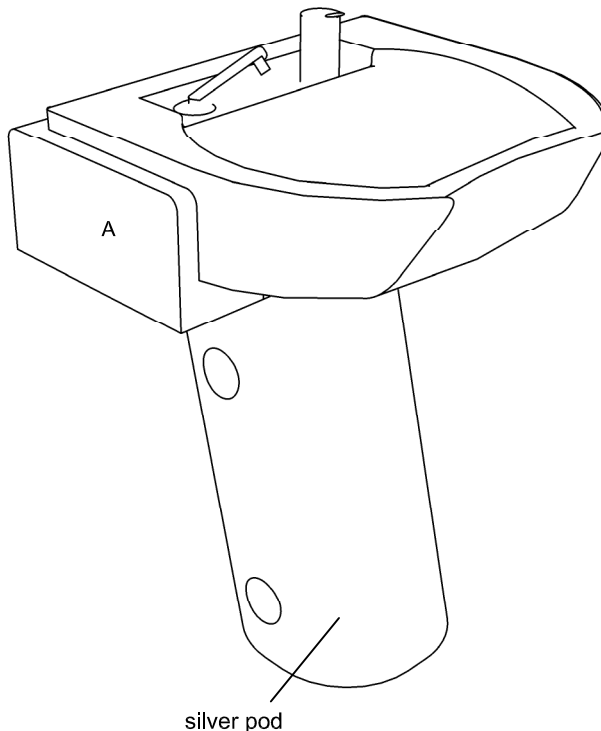

04581 - Aqua Pedestal Frontwash