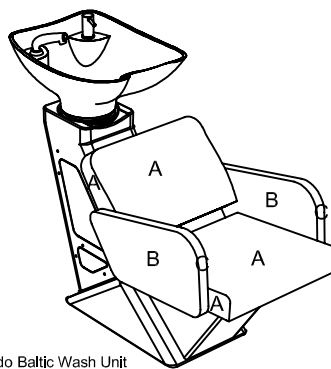

04741 - Aero Baltic Wash Unit
 A = Fabric
 B = Fabric
Wash Unit Options:
 03955 Embroidery (embroidery to rear of chairs)
 Clear Protective Back Cover
Optional extras must be clearly detailed at time of order.

04701 - Atlas Baltic Wash Unit
 A = Fabric
Wash Unit Options:
 03955 Embroidery (embroidery to rear of chairs)
 Clear Protective Back Cover
Optional extras must be clearly detailed at time of order.

04639 - Avalon Baltic Wash Unit
 A = Fabric
 B = Fabric
Wash Unit Options:
 03955 Embroidery (embroidery to rear of chairs)
 Clear Protective Back Cover
Optional extras must be clearly detailed at time of order.