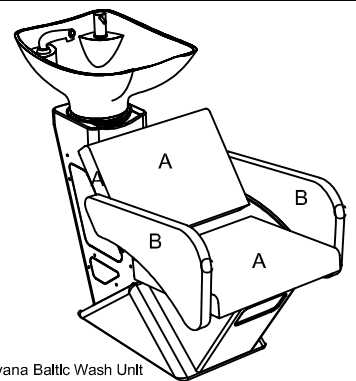

04678 - Havana Baltic Wash Unit
A = Fabric
B = Fabric
C = Fabric
Wash Unit Options:
03955 Embroidery (embroidery to rear of chairs)
Clear Protective Back Cover
Optional extras must be clearly detailed at time of order.