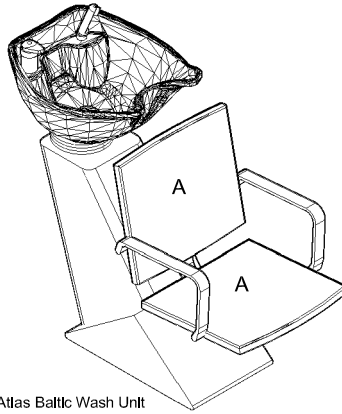

04741 - Aero Baltic Wash Unit
 A = Fabric
 B = Fabric
Wash Unit Options:
 03955 Embroidery (embroidery to rear of chairs)
 Clear Protective Back Cover
Optional extras must be clearly detailed at time of order.

04701 - Atlas Baltic Wash Unit
 A = Fabric
Wash Unit Options:
 03955 Embroidery (embroidery to rear of chairs)
 Clear Protective Back Cover
Optional extras must be clearly detailed at time of order.

04639 - Avalon Baltic Wash Unit
 A = Fabric
 B = Fabric
Wash Unit Options:
 03955 Embroidery (embroidery to rear of chairs)
 Clear Protective Back Cover
Optional extras must be clearly detailed at time of order.

04675 - Colorado Baltic Wash Unit
 A = Fabric
 B = Fabric
 C = Fabric
Wash Unit Options:
 03955 Embroidery (embroidery to rear of chairs)
 Clear Protective Back Cover
Optional extras must be clearly detailed at time of order.