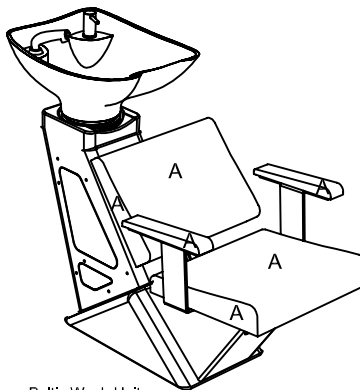

04675 - Colorado Baltic Wash Unit
A = Fabric
B = Fabric
C = Fabric
Wash Unit Options:
03955 Embroidery (embroidery to rear of chairs)
Clear Protective Back Cover
Optional extras must be clearly detailed at time of order.

04643 - Fame Baltic Wash Unit
A = Fabric
Wash Unit Options:
03955 Embroidery (embroidery to rear of chairs)
Clear Protective Back Cover
Optional extras must be clearly detailed at time of order.