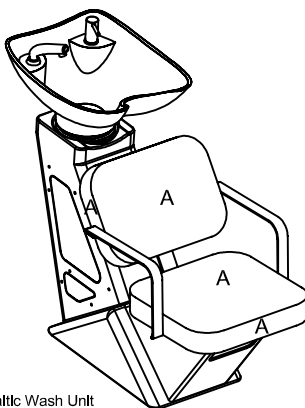

04723 - Evolution Baltic Wash Unit
A = Fabric
B = Fabric
Wash Unit Options:
03955 Embroidery (embroidery to rear of chairs)
Clear Protective Back Cover
Optional extras must be clearly detailed at time of order.

04633 - Nero Baltic Wash Unit
A = Fabric
Wash Unit Options:
03955 Embroidery (embroidery to rear of chairs)
Clear Protective Back Cover
Optional extras must be clearly detailed at time of order.