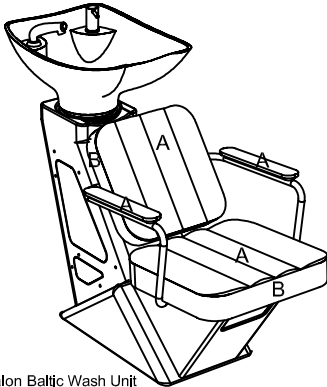

04741 - Aero Baltic Wash Unit
 A = Fabric
 B = Fabric
Wash Unit Options:
 03955 Embroidery (embroidery to rear of chairs)
 Clear Protective Back Cover
Optional extras must be clearly detailed at time of order.

04701 - Atlas Baltic Wash Unit
 A = Fabric
Wash Unit Options:
 03955 Embroidery (embroidery to rear of chairs)
 Clear Protective Back Cover
Optional extras must be clearly detailed at time of order.

04639 - Avalon Baltic Wash Unit
 A = Fabric
 B = Fabric
Wash Unit Options:
 03955 Embroidery (embroidery to rear of chairs)
 Clear Protective Back Cover
Optional extras must be clearly detailed at time of order.

04675 - Colorado Baltic Wash Unit
 A = Fabric
 B = Fabric
 C = Fabric
Wash Unit Options:
 03955 Embroidery (embroidery to rear of chairs)
 Clear Protective Back Cover
Optional extras must be clearly detailed at time of order.