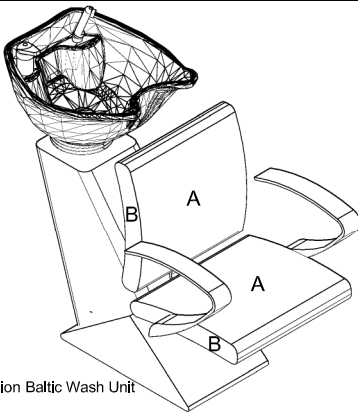

04741 - Aero Baltic Wash Unit
 A = Fabric
 B = Fabric
Wash Unit Options:
 03955 Embroidery (embroidery to rear of chairs)
 Clear Protective Back Cover
Optional extras must be clearly detailed at time of order.

04701 - Atlas Baltic Wash Unit
 A = Fabric
Wash Unit Options:
 03955 Embroidery (embroidery to rear of chairs)
 Clear Protective Back Cover
Optional extras must be clearly detailed at time of order.

04639 - Avalon Baltic Wash Unit
 A = Fabric
 B = Fabric
Wash Unit Options:
 03955 Embroidery (embroidery to rear of chairs)
 Clear Protective Back Cover
Optional extras must be clearly detailed at time of order.

04675 - Colorado Baltic Wash Unit
 A = Fabric
 B = Fabric
 C = Fabric
Wash Unit Options:
 03955 Embroidery (embroidery to rear of chairs)
 Clear Protective Back Cover
Optional extras must be clearly detailed at time of order.