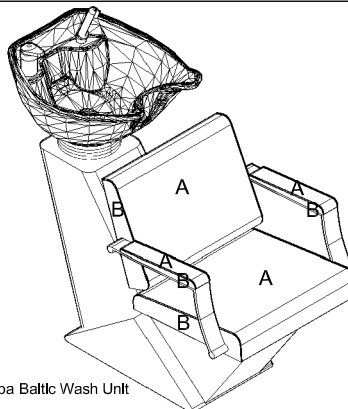

04643 - Fame Baltic Wash Unit
A = Fabric
Wash Unit Options:
03955 Embroidery (embroidery to rear of chairs)
Clear Protective Back Cover
Optional extras must be clearly detailed at time of order.

04757 - Samba Baltic Wash Unit
A = Fabric
B = Fabric
Wash Unit Options:
03955 Embroidery (embroidery to rear of chairs)
Clear Protective Back Cover
Optional extras must be clearly detailed at time of order.