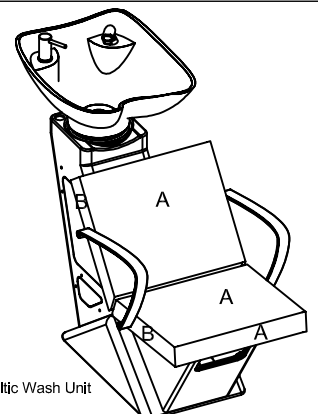

04678 - Havana Baltic Wash Unit
A = Fabric
B = Fabric
C = Fabric
Wash Unit Options:
03955 Embroidery (embroidery to rear of chairs)
Clear Protective Back Cover
Optional extras must be clearly detailed at time of order.

04747 - Shiraz Baltic Wash Unit
A = Fabric
B = Fabric
Wash Unit Options:
03955 Embroidery (embroidery to rear of chairs)
Clear Protective Back Cover
Optional extras must be clearly detailed at time of order.