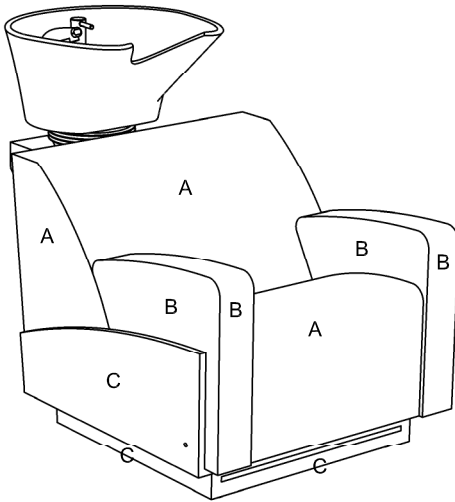

Features:

- Choice of any REM colours
- LED feature lighting
- 1 / 2 / 3 positions available

Plumbing Details:

Included:

- Hot & cold flexi pipe
- to fit 15mm copper pipe
- Flexi Waste
- 1 ¼ (32mm)

Optional Extra:

- Bottle Trap A10A
- 1 ¼ (32mm)

Fabric Finish Options:

Laminate Finish Options:

04790 - Cupid Wash Unit 1 Position

04791 - Cupid Wash Unit 2 Position

A = Fabric
B = Fabric
C = Laminate

04790 - Cupid Wash Unit 1 Position
04791 - Cupid Wash Unit 2 Position
04792 - Cupid Wash Unit 3 Position

Wash Unit Options:
03954 Embroidery Small
03955 Embroidery Large
(embroidery to rear of chairs)

Clear Protective Back Cover

Optional extras must be clearly detailed at time of order.

04792 - Cupid Wash Unit 3 Position