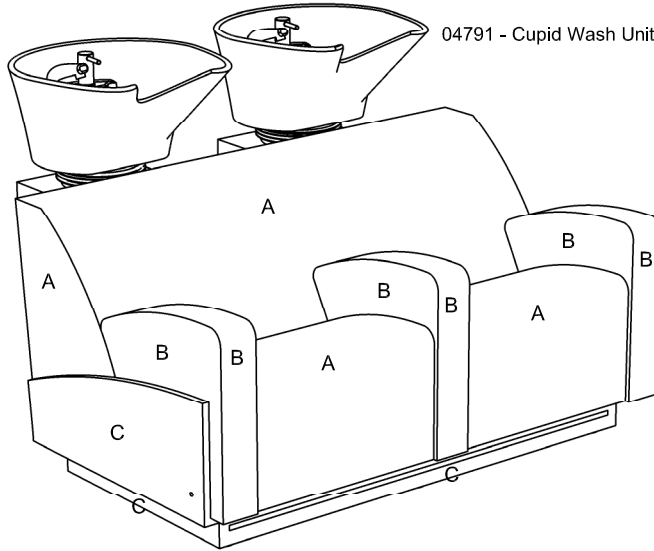

Product Codes:

- 04790 - Cupid Wash Unit 1 Position
- 04791 - Cupid Wash Unit 2 Position
- 04792 - Cupid Wash Unit 3 Position
- 04793 - Cupid Shampoo Shelf

Standard Equipment:

- Kiko basin including pre-plumbing (flexi waste)
- Monobloc mixing valve and hand spray
- Unique water saving shower head
- Steel rear basin support
- LED feature plinth lighting

Features:

- Choice of any REM colours
- LED feature lighting
- 1 / 2 / 3 positions available

Plumbing Details:

Included:

- Hot & cold flexi pipe
- to fit 15mm copper pipe
- Flexi Waste
- 1 ¼ (32mm)

Optional Extra:

- Bottle Trap A10A
- 1 ¼ (32mm)

Fabric Finish Options:

Laminate Finish Options:

04790 - Cupid Wash Unit 1 Position

04791 - Cupid Wash Unit 2 Position

A = Fabric
B = Fabric
C = Laminate

04790 - Cupid Wash Unit 1 Position
04791 - Cupid Wash Unit 2 Position
04792 - Cupid Wash Unit 3 Position

Wash Unit Options:
03954 Embroidery Small
03955 Embroidery Large
(embroidery to rear of chairs)

Clear Protective Back Cover

Optional extras must be clearly detailed at time of order.

04792 - Cupid Wash Unit 3 Position