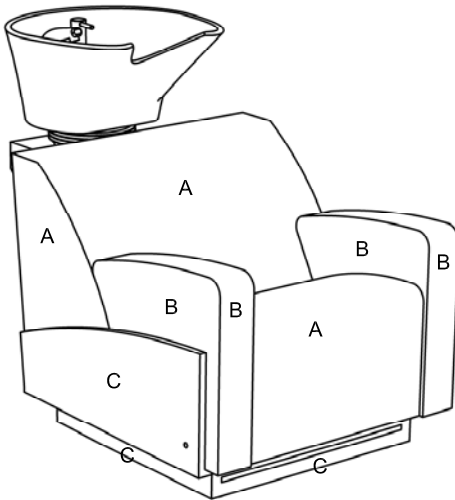

Product Codes:

- 04790 - Cupid Wash Unit 1 Position
- 04791 - Cupid Wash Unit 2 Position
- 04792 - Cupid Wash Unit 3 Position
- 04793 - Cupid Shampoo Shelf

Standard Equipment:

- Kiko basin including pre-plumbing (flexi waste)
- Monobloc mixing valve and hand spray (WRAS approved)
- Unique water saving shower head
- Steel rear basin support
- LED feature plinth lighting

Optional Equipment:

- Basin neck cushion
- Bottle trap
- Hair trap
- Shampoo Shelf

Main Construction:

- Interior plywood construction with foam toppers.
- Steel rear basin support

Finish:

- Any fabric & laminate from the REM range. All REM fabrics are fire retardant to Crib 5.

Features:

- Choice of any REM colours
- LED feature lighting
- 1 / 2 / 3 positions available

Plumbing Details:

Included:

- Hot & cold flexi pipe
- to fit 15mm copper pipe
- Flexi Waste
- 1 ¼ (32mm)

Optional Extra:

- Bottle Trap A10A
- 1 ¼ (32mm)

04790 - Cupid Wash Unit 1 Position

04791 - Cupid Wash Unit 2 Position

A = Fabric
B = Fabric
C = Laminate

04790 - Cupid Wash Unit 1 Position
04791 - Cupid Wash Unit 2 Position
04792 - Cupid Wash Unit 3 Position