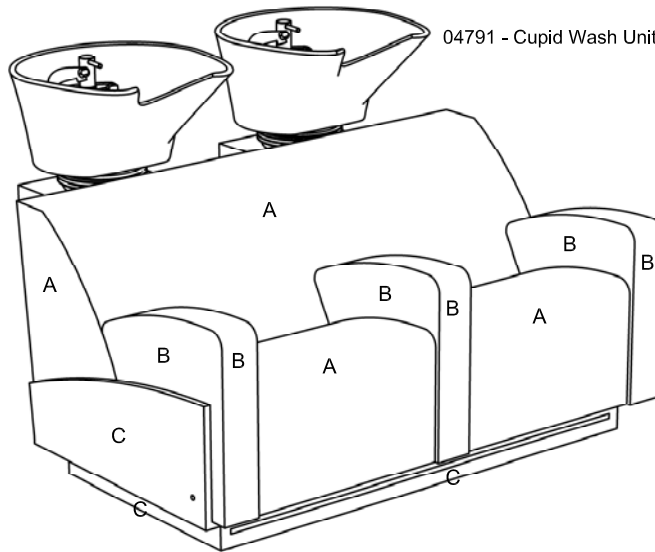

Product Codes:

- 04790 - Cupid Wash Unit 1 Position
- 04791 - Cupid Wash Unit 2 Position
- 04792 - Cupid Wash Unit 3 Position
- 04793 - Cupid Shampoo Shelf

Standard Equipment:

- Kiko basin including pre-plumbing (flexi waste)
- Monobloc mixing valve and hand spray (WRAS approved)
- Unique water saving shower head
- Steel rear basin support
- LED feature plinth lighting

Optional Equipment:

- Basin neck cushion
- Bottle trap
- Hair trap
- Shampoo Shelf

Main Construction:

- Interior plywood construction with foam toppers.
- Steel rear basin support

Finish:

- Any fabric & laminate from the REM range. All REM fabrics are fire retardant to Crib 5.

Features:

- Choice of any REM colours
- LED feature lighting
- 1 / 2 / 3 positions available

Plumbing Details:

Included:

- Hot & cold flexi pipe
- to fit 15mm copper pipe
- Flexi Waste
- 1 ¼ (32mm)

Optional Extra:

- Bottle Trap A10A
- 1 ¼ (32mm)

04790 - Cupid Wash Unit 1 Position

04791 - Cupid Wash Unit 2 Position

A = Fabric
B = Fabric
C = Laminate

04790 - Cupid Wash Unit 1 Position
04791 - Cupid Wash Unit 2 Position
04792 - Cupid Wash Unit 3 Position