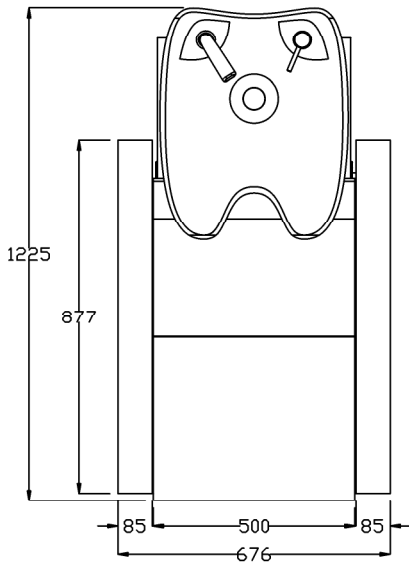

Features:

- Choice of any REM colour with feature piping on arms
- Matching styling chair available

Plumbing Details:

Included:

- Hot & cold flexi pipe
- to fit 15mm copper pipe
- Flexi Waste
- 1 ¼ (32mm)

Optional Extra:

- Bottle Trap A10A
- 1 ¼ (32mm)

Fabric Finish Options:

- A = Fabric
- B = Fabric
- C = Fabric
- D = Fabric (piping)

Wash Unit Options:

- 03954 Embroidery Small
- 03955 Embroidery Large (embroidery to rear of chairs)