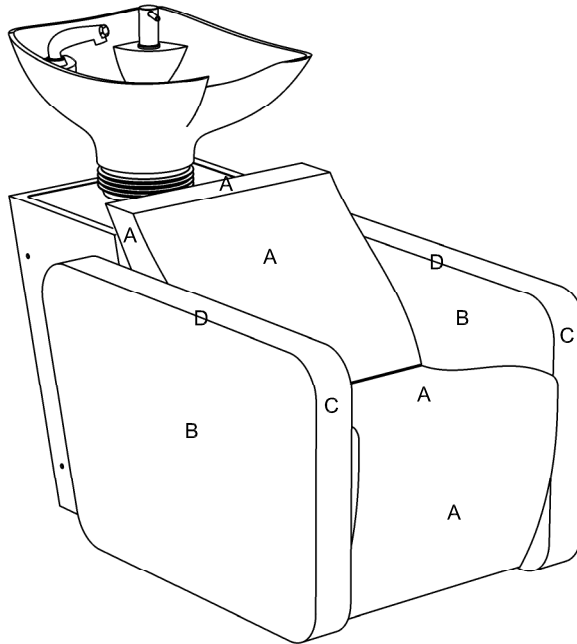

Features:

- Choice of any REM colour with feature piping on arms
- Matching styling chair available

Plumbing Details:

Included:

- Hot & cold flexi pipe
- to fit 15mm copper pipe
- Flexi Waste
- 1 ¼ (32mm)

Optional Extra:

- Bottle Trap A10A
- 1 ¼ (32mm)

Fabric Finish Options:

- A = Fabric
- B = Fabric
- C = Fabric
- D = Fabric (piping)

Wash Unit Options:

- 03954 Embroidery Small
- 03955 Embroidery Large (embroidery to rear of chairs)