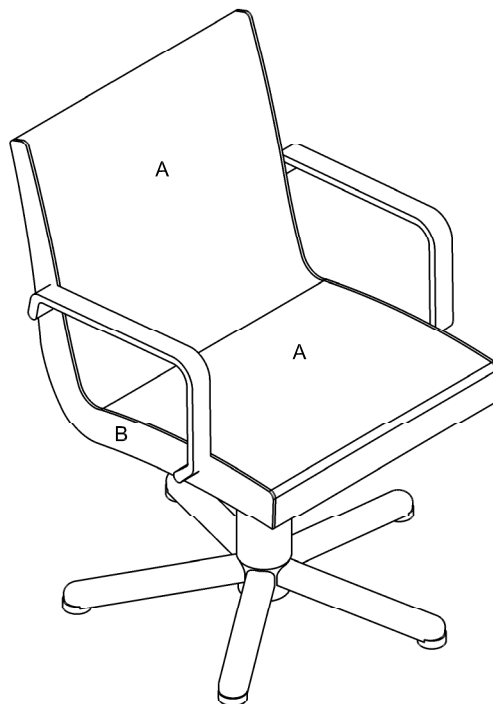

Fabric Finish Options:

A = Fabric
B = Fabric

Chair Options:

5 Star Base - standard
04378 Quadra Base - option

03955 Embroidered Logo
(embroidery to rear of chairs)

Clear Protective Back Cover

Optional extras must be clearly detailed at time of order.