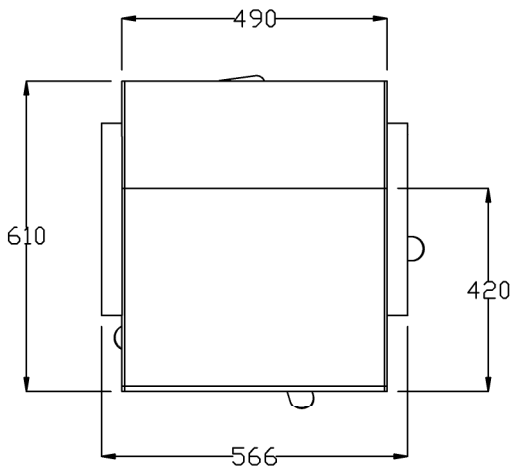

Fabric Finish Options:

A = Fabric
B = Fabric

Chair Options:

5 Star Base - standard
04378 Quadra Base - option

03955 Embroidered Logo
(embroidery to rear of chairs)

Clear Protective Back Cover

Optional extras must be clearly detailed at time of order.