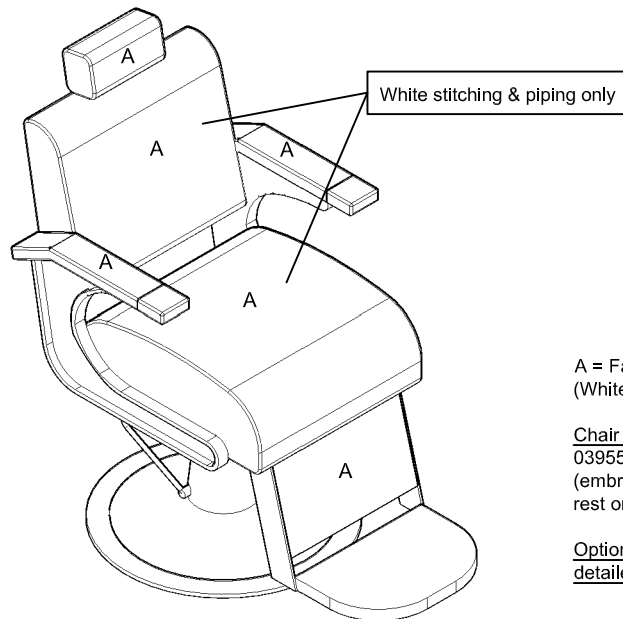

Fabric Finish Options:

A = Fabric
(White stitching & piping only)

Chair Options:
03955 Embroidery
(embroidery to the leg rest or back rest only)

Optional extras must be clearly detailed at time of order.