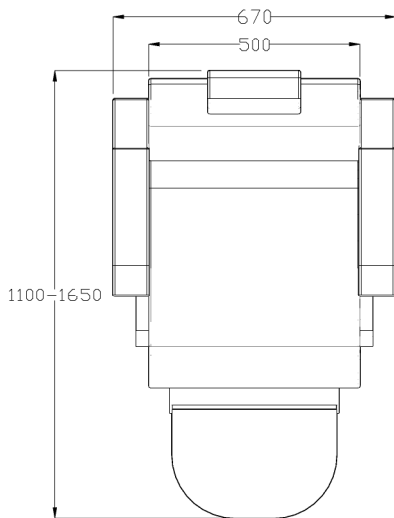

Fabric Finish Options:

A = Fabric
(White stitching & piping only)

Chair Options:
03955 Embroidery
(embroidery to the leg rest or back rest only)

Optional extras must be clearly detailed at time of order.