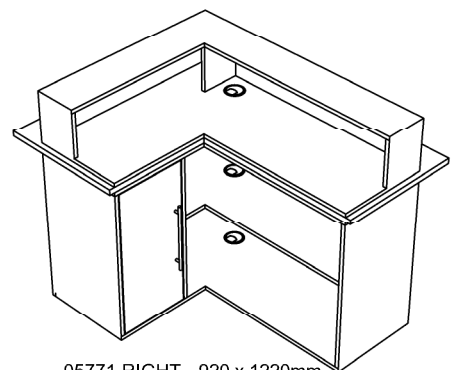

Product Codes:

- 05770 - 92x92cm Windsor Reception Desk
- 05771 - 122x92cm Windsor Reception Desk

Standard Equipment:

- Open storage section to rear with fixed shelf
- Cupboard section to rear with adjustable shelf
- Cable management throughout desk
- LED feature lighting
- Customer shelf to front

05770 - 920 x 920mm
 05771 left - 1220 x 920mm
 05771 right - 920 x 1220mm

****NOTE:** power cable exits to cupboard side only

Desk Options:

Select 1 only:
 05870 - Lockable Cash Drawer
 or
 05874 - Keyboard Slide

05608 - Lock to any door
 05868 - Till cutout LHS 432mm
 05869 - Till cutout RHS 432mm

Optional extras must be clearly detailed at time of order.

05770 - 920 x 920mm

05771 LEFT - 1220 x 920mm

05771 RIGHT - 920 x 1220mm