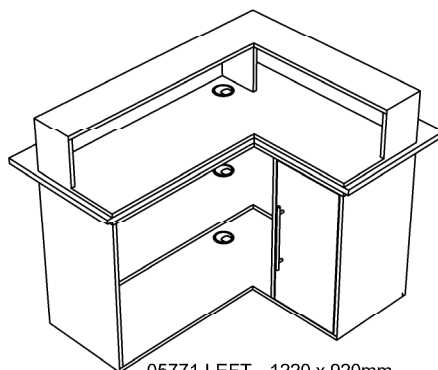

Product Codes:

- 05770 - 92x92cm Windsor Reception Desk
- 05771 - 122x92cm Windsor Reception Desk

Standard Equipment:

- Open storage section to rear with fixed shelf
- Cupboard section to rear with adjustable shelf
- Cable management throughout desk
- LED feature lighting
- Customer shelf to front

05770 - 920 x 920mm
 05771 left - 1220 x 920mm
 05771 right - 920 x 1220mm

****NOTE:** power cable exits to cupboard side only

Desk Options:

Select 1 only:
 05870 - Lockable Cash Drawer
 or
 05874 - Keyboard Slide

05608 - Lock to any door
 05868 - Till cutout LHS 432mm
 05869 - Till cutout RHS 432mm

Optional extras must be clearly detailed at time of order.

05770 - 920 x 920mm

05771 LEFT - 1220 x 920mm

05771 RIGHT - 920 x 1220mm