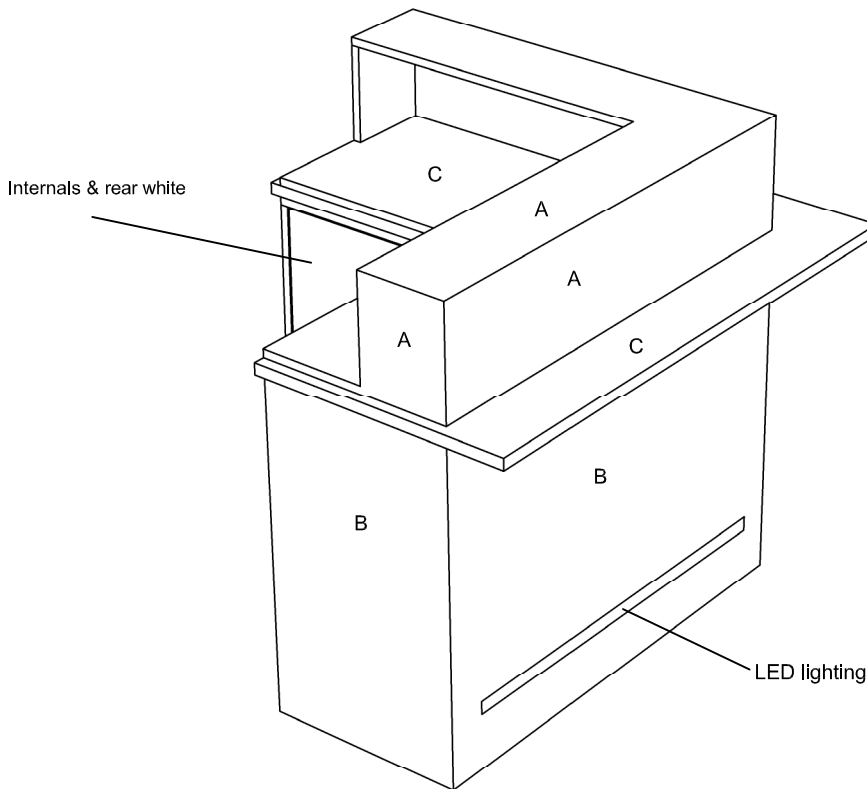

Laminate Finish Options:

A = Laminate
B = Laminate
C = Laminate
Choice of REM laminates

05770 - 920 x 920mm
05771 left - 1220 x 920mm
05771 right - 920 x 1220mm

**NOTE: power cable exits to cupboard side only

Desk Options:

Select 1 only:
05870 - Lockable Cash Drawer
or
05874 - Keyboard Slide

05608 - Lock to any door
05868 - Till cutout LHS 432mm
05869 - Till cutout RHS 432mm

Optional extras must be clearly detailed at time of order.