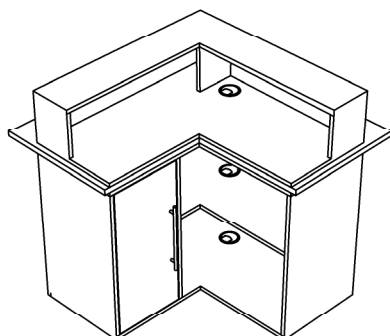

Product Codes:

- 05770 - 92x92cm Windsor Reception Desk
- 05771 - 122x92cm Windsor Reception Desk

Standard Equipment:

- Open storage section to rear with fixed shelf
- Cupboard section to rear with adjustable shelf
- Cable management throughout desk
- LED feature lighting
- Customer shelf to front

05770 - 920 x 920mm
 05771 left - 1220 x 920mm
 05771 right - 920 x 1220mm

****NOTE:** power cable exits to cupboard side only

Desk Options:

Select 1 only:
 05870 - Lockable Cash Drawer
 or
 05874 - Keyboard Slide

05608 - Lock to any door
 05868 - Till cutout LHS 432mm
 05869 - Till cutout RHS 432mm

Optional extras must be clearly detailed at time of order.

05770 - 920 x 920mm

05771 LEFT - 1220 x 920mm

05771 RIGHT - 920 x 1220mm