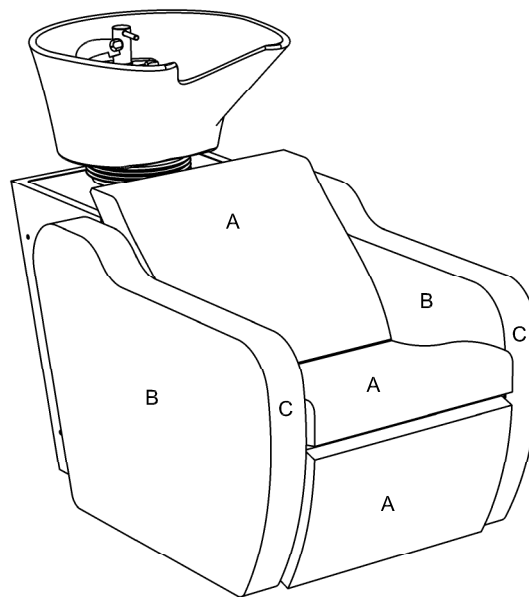

Standard Equipment:

- Kiko basin including pre-plumbing (flexi waste)
- Monobloc mixing valve and hand spray
- Unique water saving shower head
- Black steel rear pod

Optional Equipment:

- Basin neck cushion
- Bottle trap
- Hair trap
- Link unit

Plumbing Details:

Included:

- Hot & cold flexi pipe
- to fit 15mm copper pipe
- Flexi Waste
- 1 ¼ (32mm)

Optional Extra:

- Bottle Trap A10A
- 1 ¼ (32mm)

Fabric Finish Options:

A = Fabric
B = Fabric
C = Fabric

Wash Unit Options:
03954 Embroidery Small
03955 Embroidery Large
(embroidery to rear of chairs)

Clear Protective Back Cover

Optional extras must be clearly detailed at time of order.