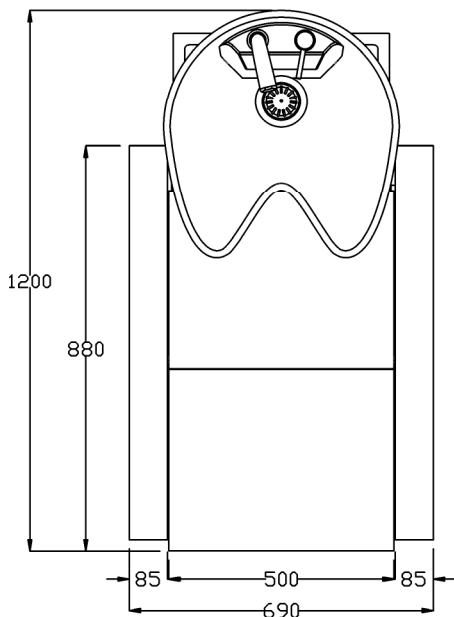

Plumbing Details:

Included:

- Hot & cold flexi pipe
- to fit 15mm copper pipe
- Flexi Waste
- 1 ¼ (32mm)

Optional Extra:

- Bottle Trap A10A
- 1 ¼ (32mm)

Fabric Finish Options:

A = Fabric
B = Fabric
C = Fabric