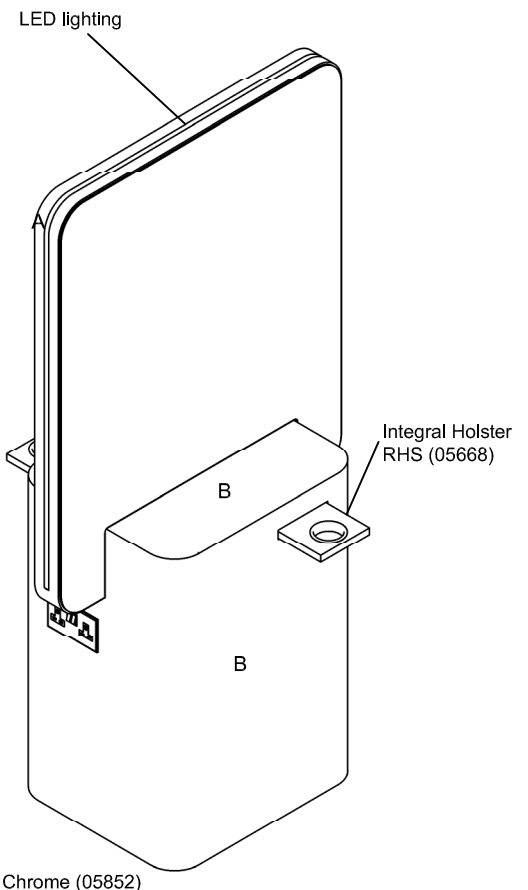

Product Codes:

- 05020 - Casino Styling Unit
- 05021 - Casino Island Unit

Standard Equipment:

- Large upper mirror
- Feature LED lights

Optional Equipment:

- Electric sockets
- Pop out holster

Main Construction:

- Timber construction finished in high pressure laminate from the REM laminate range

Finish:

- Any laminate from the REM swatch range

Features:

- Unique Design, part of the REM Casino Range of products
- LED feature lighting
- Choice of REM colours
- Matching styling unit available

Laminate Finish Options:

A = Laminate
B = Laminate
Choice of REM laminates

Optional extras must be clearly detailed at time of order:

Integral Holster RHS (05668)
Leg Socket Chrome (05852)