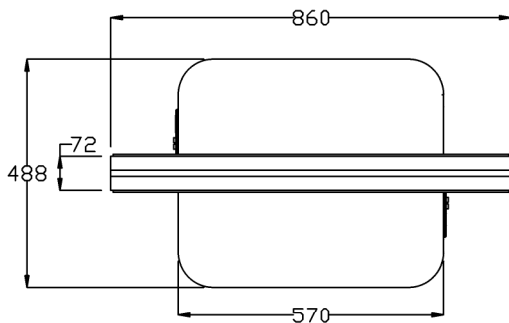

Laminate Finish Options:

A = Laminate
B = Laminate
Choice of REM laminates

Optional extras must be clearly detailed at time of order:

Integral Holster RHS (05668)
Leg Socket Chrome (05852)