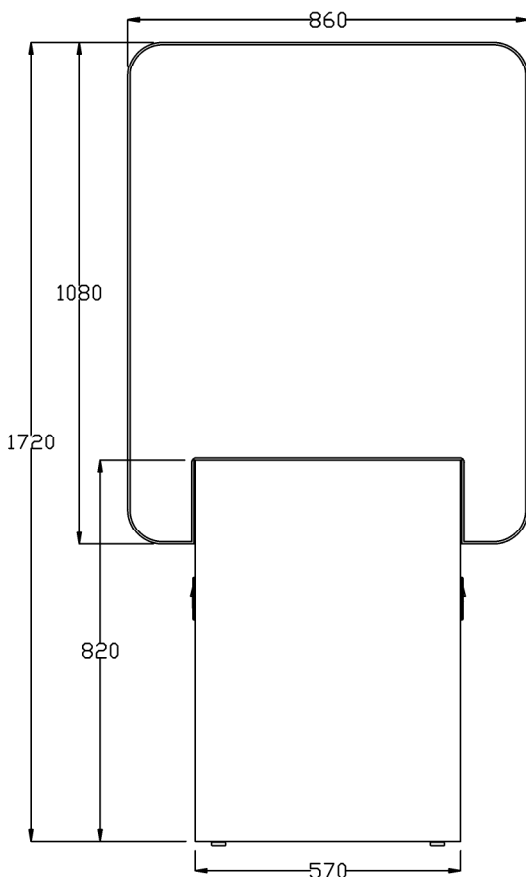

Laminate Finish Options:

A = Laminate
B = Laminate
Choice of REM laminates

Optional extras must be clearly detailed at time of order:

Integral Holster RHS (05668)
Leg Socket Chrome (05852)