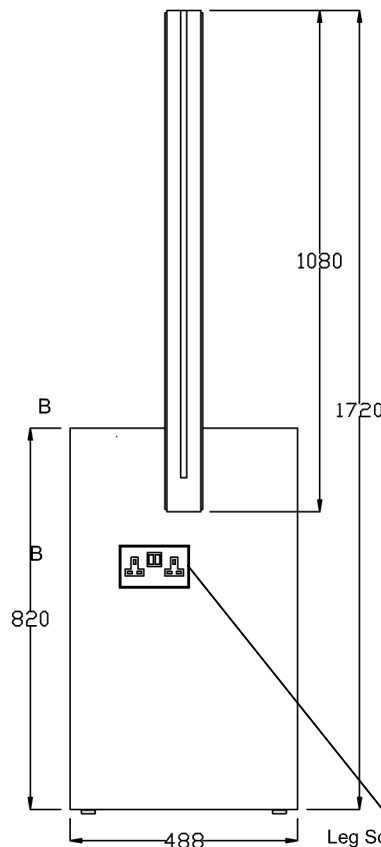

Laminate Finish Options:

A = Laminate
B = Laminate
Choice of REM laminates

Optional extras must be clearly detailed at time of order:

Integral Holster RHS (05668)
Leg Socket Chrome (05852)